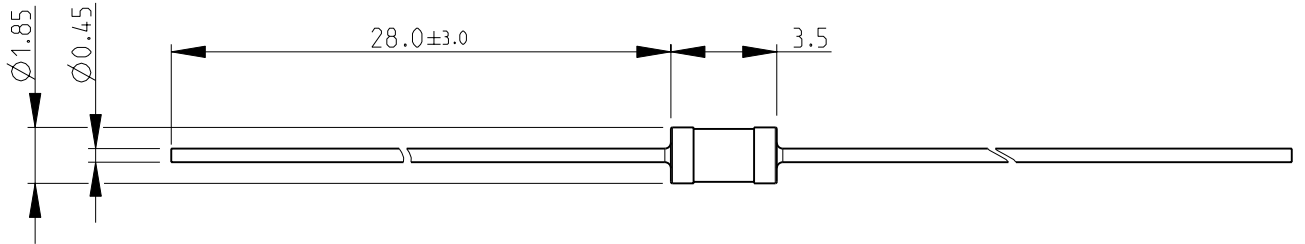

LOC	DIST	REVISIONS					
E	B	P	LTR	DESCRIPTION	DATE	DWN	APVD
			BA	NEW RELEASE	20-Sep-08	SM	St.P

FOR FURTHER INFORMATION SEE DATA SHEET FOR  
CFR SERIES-CARBON FILM FIXED RESISTORS

RoHS Compliant

SCALE 2:1