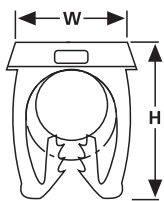

Simply snap the marker onto the wire, twist and then reapply the next marker.

The WIC Tool is unique as it can accommodate all three sizes of WIC.

Use the applicator to simply snap the marker onto your cable.