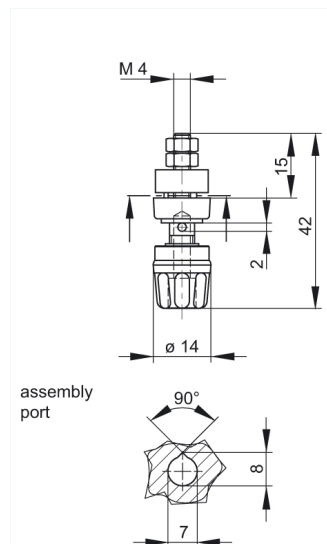

PKI 10 A rot/red

Measuring and Testing Equipment:Sockets:4 mm system

Product description

Description	Pole terminal with claw edge and captive insulated head and insulating ring. 4 mm diameter nickel-plated brass threaded bolt with 2 mm diameter transverse hole. For insulated, non-rotating installation in equipment chassis and switchpanels with a wall thickness up to 2 mm.
Type	PKI 10 A rot/red
Order No.	930 103-101
System	4 mm system
Housing Color	red
Other standard types	black color, order no. 930 103-100; blue color, order no. 930 103-102; yellow color, order no. 930 103-103; green color, order no. 930 103-104; yellow/green color, order no. 930 103-188

Drawing

Technical data

Type of contact	socket
Type of termination	M 4 thread
Rated voltage	DC 60 V
Rated current	35 A

Contact resistance 2 mOhm

Mounting screw

Material

Contact material brass

Contact surface material nickel-plated