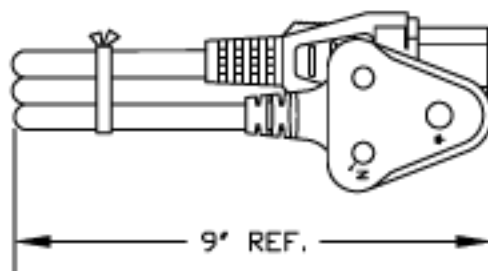

VOLEX RESERVES THE RIGHT TO ALTER NON-CRITICAL DIMENSIONS WITHOUT NOTICE.

PACKAGING: FOLD & TIE

NOTES:

- 1) CORDAGE: HD5VVF3G 1.00 sq.mm/BLACK
- 2) APPROVALS: SABS
- 3) RATING: 16 AMP/250 VOLTS
- 4) REFERENCE D.D. : .272
- 5) PACKAGING: 50 PIECES/CARTON
- 6) ALL DIMENSIONS IN inches.

FINISH:
JACKET: SMOOTH

SCALE:
NOT TO SCALE

ECD:
N/A

ITEM DESCRIPTION:
CORDSET - SOUTH AFRICA
DETACHABLE POWER SUPPLY CORD (8')

APPROVED STC	DRAWN BY ARK	DATE: 06/08/04
-----------------	-----------------	-------------------