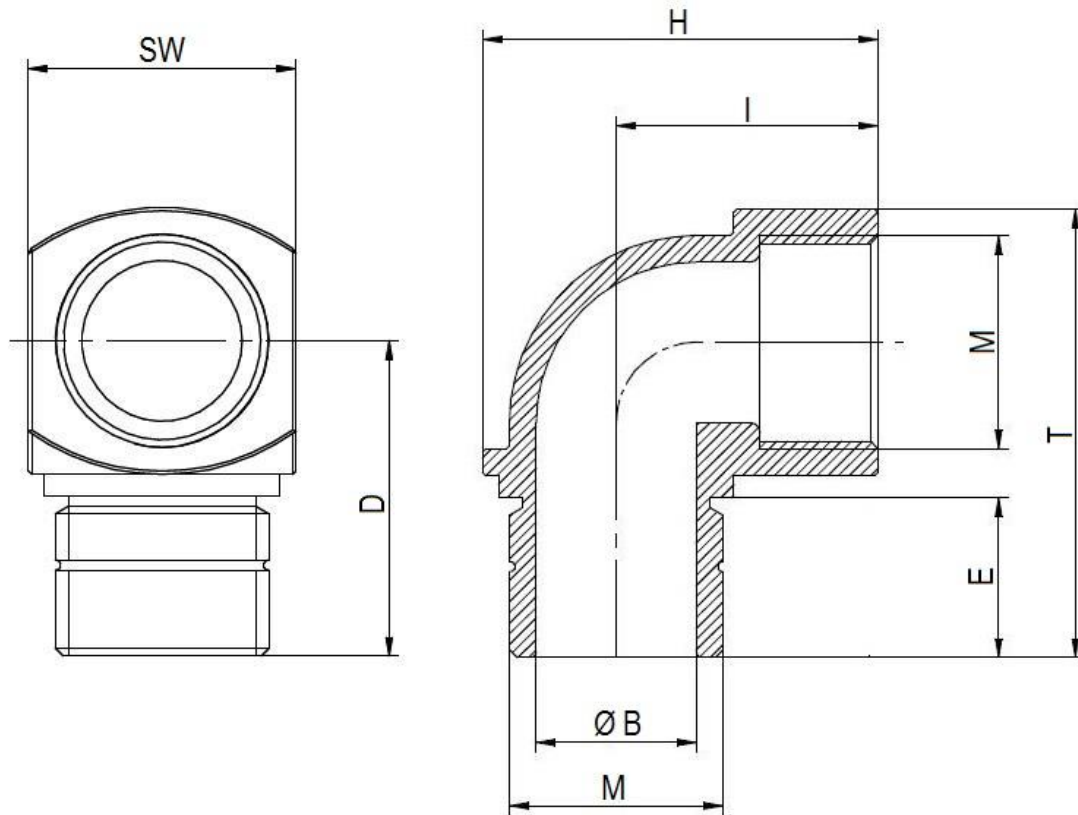

52106210	DATA SHEET	
Valid from: 03.07.2018	SKINDICHT® KW-M	

The SKINDICHT® KW-M is an elbow fitting from polyamide reinforced with glass-fiber. It is used when cables and conduits have to be led along the housing wall.

Material: Polyamide, glass filled

Technical features:

Connecting thread	M16x1,5 up to M32x1,5 acc. to EN 60423
Protection class	IP55 acc. to EN 60529
Temperature range	-20 °C up to +80 °C
Colour	RAL 7001

M	SW [mm]	Ø B [mm]	D [mm]	E [mm]	H [mm]	I [mm]	T [mm]	Article No.
M16x1,5	19	11	24,0	13	31,0	21,5	33,5	52106210
M20x1,5	25	15	29,5	15	37,0	24,5	42,0	52106220
M25x1,5	30	20	33,5	16	43,0	28,0	48,5	52106230
M32x1,5	36	26	38,0	17	49,5	31,5	56,0	52106240