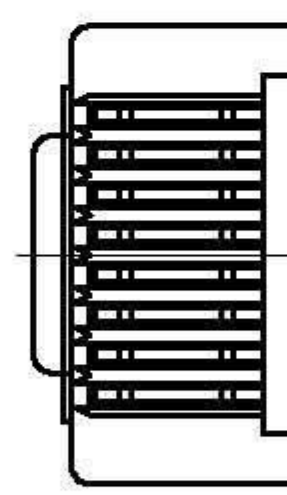

ROLINE Cat.6 Modular Plug, unshielded, for Solid Wire, 10 pcs.

B

1.02 5.89

6.60

C

ITEM: 21.17.3062-50

D

BLADE:	E	Y	Z	A		
Drawing						
Mark						
GOLD PLATING	3Mu"	3u"	6u"	15u"	30u"	50u"
Mark						✓