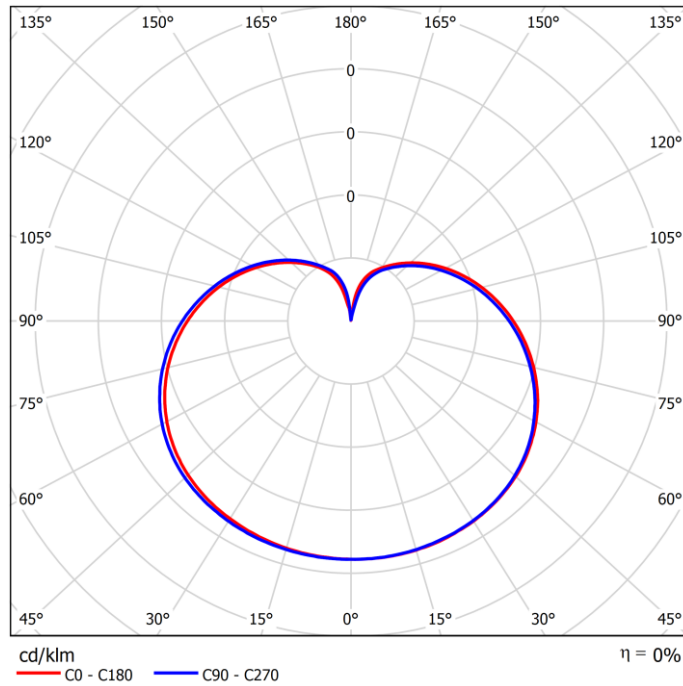

**General Data**

Lamp Socket E27

Design Globe

**Geometric Data**

Length (mm) 122

Diameter (mm) 60

Weight (g) 130

**Electric Data**

Wattage (W) 7.5

Voltage (V) 220-240

Power Factor  $\geq 0.75$

Operating Frequency (Hz) 50-60

**Photometric Data**

Luminous Flux (lm) 480

CRI  $\geq 80$

CCT (K) 2700

Luminous Intensity (cd) -

Beam Angle (°) 220

Lifetime (hrs) 40,000

**Switching cycle** 50,000

**Wattage Equivalent (W)** 40

E27

<b>Order Code</b>	52220
<b>Product Description</b>	LED CLASSIC A E27 7.5W 2700K WW 480LM 220deg DIM

## Photometric Diagram

52220