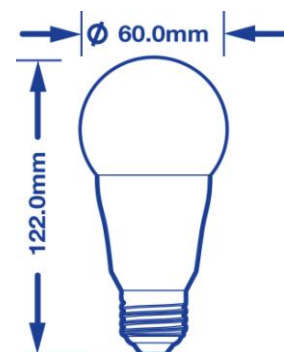

**General Data**

Lamp Socket E27

Design Globe

**Geometric Data**

Length (mm) 122

Diameter (mm) 60

Weight (g) 130

**Electric Data**

Luminous Intensity (cd) -

Beam Angle (°) 220

Lifetime (hrs) 40,000

**Switching cycle** 50,000

**Wattage Equivalent (W)** 40

E27

<b>Order Code</b>	52220
<b>Product Description</b>	LED CLASSIC A E27 7.5W 2700K WW 480LM 220deg DIM

### Technical Packaging Details

Barcode	023942522201
EAN 128	(02)00023942522201(37)06(91)09
EAN 14	50023942522206
Pack Dimensions (HxWxL)	138 mm x 74 mm x 72 mm
Pack Weight	188 g
Carton Qty (Shipping Unit)	6
Carton Dimensions (HxWxL)	159 mm x 247 mm x 167 mm
Cartons/Layer	96
Layers/Pallet	6
Units/Pallet	576

## Photometric Diagram

52220