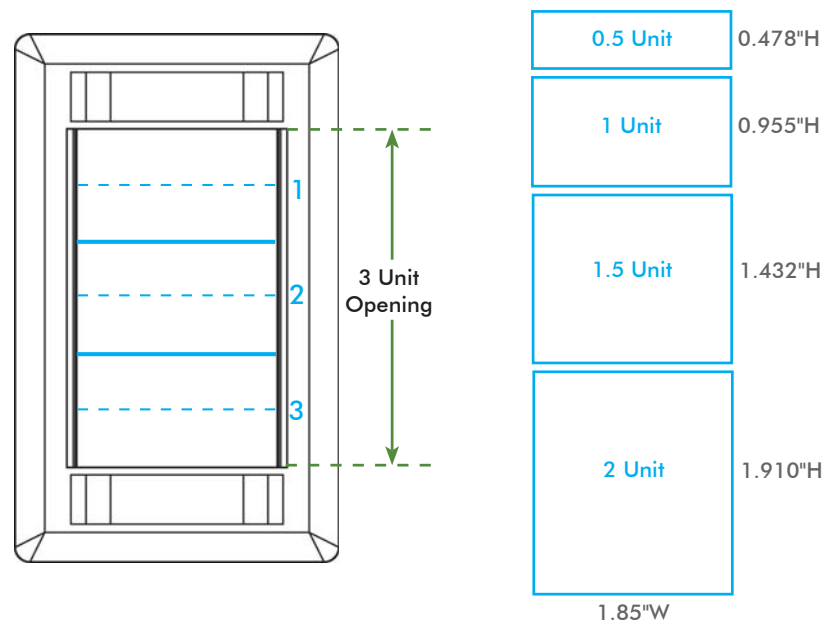

iSTATION™ Unloaded Modules

	KEYSTONE 1-port, Flat 1 Unit	KEYSTONE 2-port, Flat 1 Unit	KEYSTONE 1-port, Angled 1.5 Unit	KEYSTONE 2-port, Angled 1.5 Unit	SC ANGLED 1 Duplex 1.5 Unit	SC ANGLED 2 Duplex 2 Unit
Color	Catalog No.	Catalog No.	Catalog No.	Catalog No.	Catalog No.	Catalog No.
See below	IM1K1XX	IM2K1XX	IM1KA15XX ✓10G	IM2KA15XX ✓10G	IM1SCA15XX	IM2SCA2XX

	BLANK 0.5 Unit	BLANK 1 Unit	BLANK 1.5 Unit	KEYSTONE Recessed angle 1-Port, 1.5 Unit	KEYSTONE Recessed angle 2-Port, 1.5 Unit
Color	Catalog No.	Catalog No.	Catalog No.	Catalog No.	Catalog No.
See below	IMB05XX	IMB1XX	IMB15XX	IM11A15XX	IM21A15XX

Blank 15-pin/9-pin HDMI iSTATION™ Modules and Frames

Blank, 1U HD15/9-pin or HDMI	Blank Angled, 1.5U HD15/9-pin or HDMI	Blank, 1.5U HD15/9-pin or HDMI with 3.5mm Stereo Jack	Blank, 2U HD15/9-pin or HDMI with 3.5mm SJ+AV Conn	Blank Decorator Frame HD15/9-pin or HDMI 1-Gang
IMBDS1XX	IMBDSA15XX	IMB15315XX	IMB153X2XX	ISFB15XX

The iSTATION™ Frames accept 3 iSTATION™ 3 Units of module combinations in a Single-gang opening. See below for details.

Module Color Options

AL=Almond	BK=Black	EI=Electric Ivory	GY=Gray	LA=Light Almond	OW=Office White	W=White