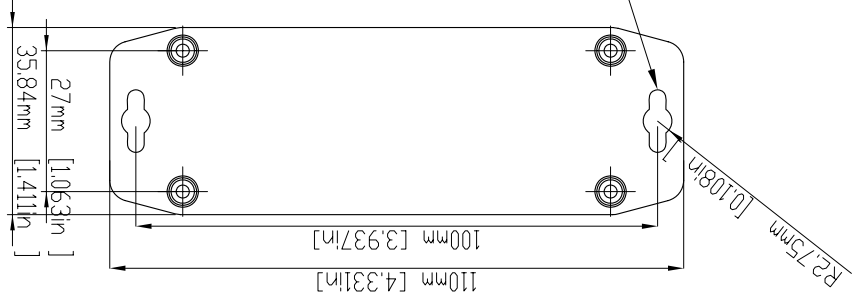

TOLERANCES: +/- 0.30 mm (+/- 0.012in)

HOLES(2) ARE DESIGNED FOR M3 PAN HEAD MACHINE SCREWS USE.

HOLES(2) ARE DESIGNED FOR M3X4mm SELF-TAPPING SCREWS USE.
FOUR(4) M3X12 mm FLAT HEAD SCREWS

SECTION B-B
SCALE 1 : 1