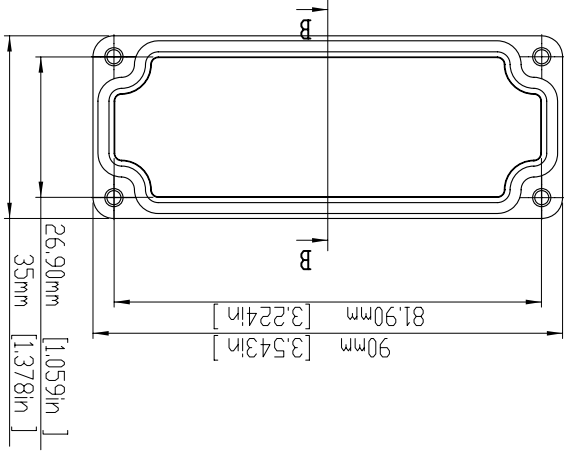

TOLERANCES: +/- 0.30 mm (+/- 0.012in)

HOLES(2) ARE DESIGNED FOR M3 PAN HEAD MACHINE SCREWS USE.

HOLES(2) ARE DESIGNED FOR M3X4mm SELF-TAPPING SCREWS USE.
FOUR(4) M3X12 mm FLAT HEAD SCREWS

SECTION B-B
SCALE 1 : 1