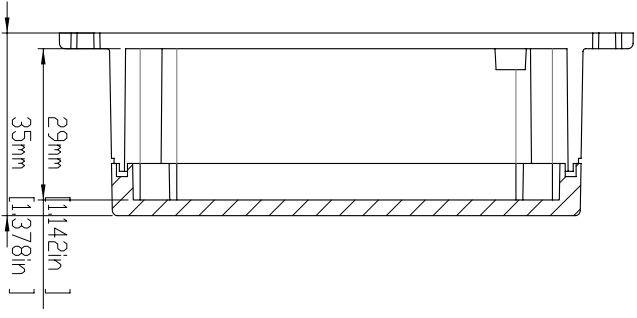

TOLERANCES: +/- 0.30 mm (+/- 0.012in)

HOLES(2) ARE DESIGNED FOR M3 PAN HEAD MACHINE SCREWS USE.

HOLES(2) ARE DESIGNED FOR M3X4mm SELF-TAPPING SCREWS USE.
FOUR(4) M3X12 mm FLAT HEAD SCREWS

SECTION B-B
SCALE 1 : 1