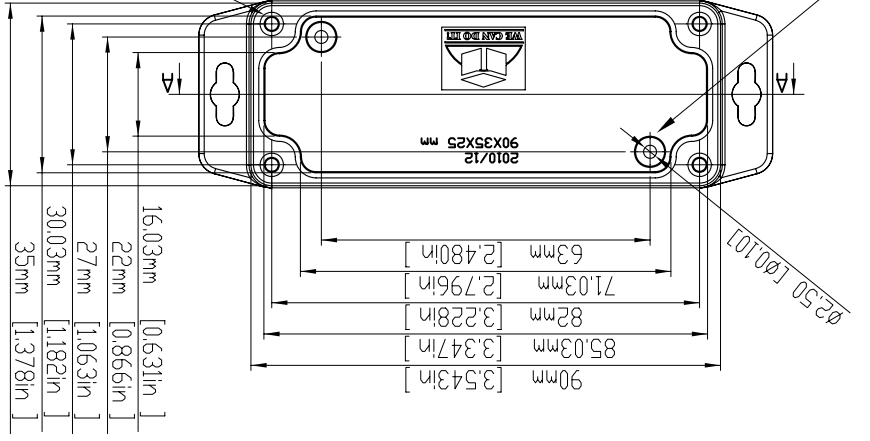

TOLERANCES: +/- 0.30 mm (+/- 0.012in)

HOLES(2) ARE DESIGNED FOR M3 PAN HEAD MACHINE SCREWS USE.

HOLES(2) ARE DESIGNED FOR M3X4mm SELF-TAPPING SCREWS USE.
FOUR(4) M3X12 mm FLAT HEAD SCREWS

SECTION B-B
SCALE 1 : 1