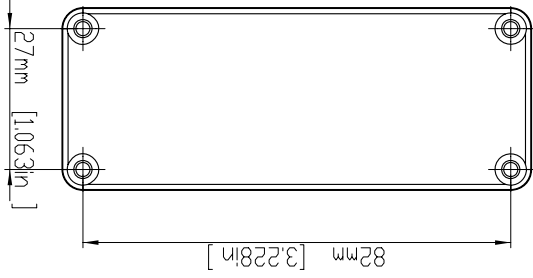

TOLERANCES: +/- 0.30 mm (+/- 0.012in)

HOLES(2) ARE DESIGNED FOR M3 PAN HEAD MACHINE SCREWS USE.

HOLES(2) ARE DESIGNED FOR M3X4mm SELF-TAPPING SCREWS USE.
FOUR(4) M3X12 mm FLAT HEAD SCREWS

SECTION B-B
SCALE 1 : 1