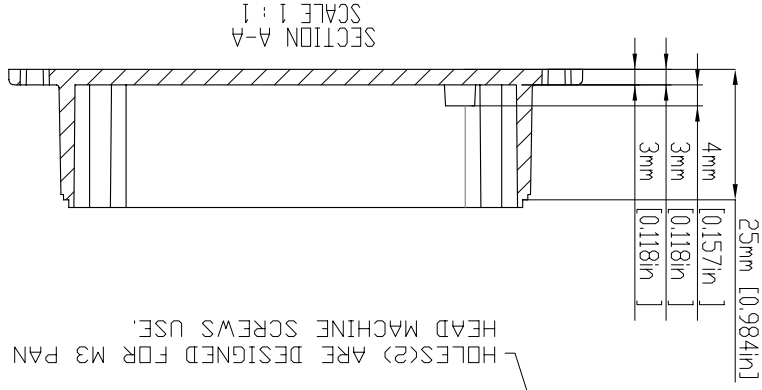

TOLERANCES: +/- 0.30 mm (+/- 0.012in)

HOLES(2) ARE DESIGNED FOR M3 PAN HEAD MACHINE SCREWS USE.

HOLES(2) ARE DESIGNED FOR M3X4mm SELF-TAPPING SCREWS USE.
FOUR(4) M3X12 mm FLAT HEAD SCREWS

SECTION B-B
SCALE 1 : 1