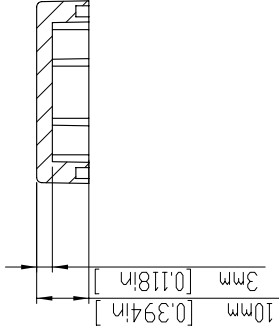

TOLERANCES: +/- 0.30 mm (+/- 0.012in)

HOLES(2) ARE DESIGNED FOR M3 PAN HEAD MACHINE SCREWS USE.

HOLES(2) ARE DESIGNED FOR M3X4mm SELF-TAPPING SCREWS USE.
FOUR(4) M3X12 mm FLAT HEAD SCREWS

SECTION B-B
SCALE 1 : 1