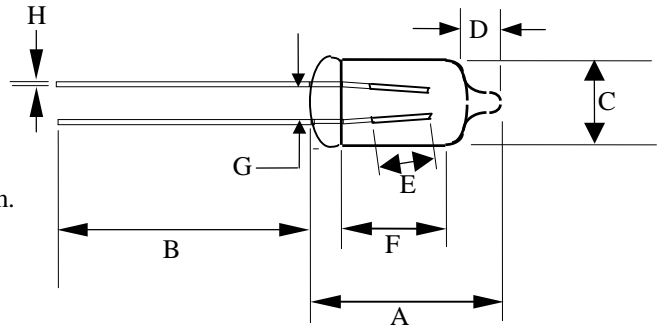

PRODUCT DATASHEET

16/30HB High Brightness Neon Lamp

OUTLINE DRAWING

- A : 14.5 min - 16.0 max.
- B : 30.0 min - 32.0 max.
- C : 5.95 max including seal.
- D : 4.0 max from shoulder.
- E : 5.5 ± 0.25 .
- F : Wall sides shall be parallel for a minimum of 7mm.
- G : 3.0 min between lead wires at exit from glass.
- H : 0.4 ± 0.03 .

All dimensions in mm

Drawing not to scale

OPERATING DATA

Type	Brightness	Nominal Current	Maximum Striking Voltage	Recommended Series Resistor Value		Life Expectancy (ac operation)
				110 - 120V (ac only)	220 - 250V (ac or dc)	
16/30HB	High	1.8mA	95Vac	33 Kohm	100 Kohm	10,000 hours

Operating temperature: - 50⁰C to + 160⁰C

Life expectancy is average time to half initial light output level at nominal current.

Current may be increased or decreased from the nominal value, when the life expectancy will vary according to a 3.3 power law:

$$L_2 = L_1 \left(\frac{I_1}{I_2} \right)^{3.3}$$

Neon lamps should not be operated at more than twice the nominal current.

Operation at currents below the nominal value may result in the discharge becoming unstable (ie lamps flicker).