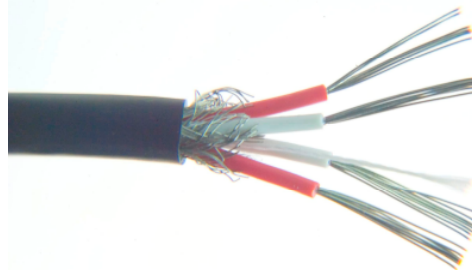

RTD Extension Cable – 4 core PVC Platinum Resistance Thermometer Extension Cable, PVC insulated & screened

- ◆ PVC insulated cable for extending Platinum Resistance Thermometers
- ◆ Can be used to extend 2, 3 or 4 wire RTD configurations
- ◆ Commonly used for Pt100Ω thermometers but also suitable with other types such as Pt130, Pt500 & Pt1000Ω
- ◆ 4 core PVC insulated 7/0.2mm tin plated copper conductors, twisted cores, polyester tape & nylon cord, tin plated copper braided screen with PVC insulated outer jacket
- ◆ Cores colour coded 2 x Red / 2 x White to IEC-751 with black outer jacket
- ◆ Heat resistant PVC to 105°C
- ◆ Good for general purpose cable, highly flexible & waterproof
- ◆ Insulation rating -10°C to 105°C
- ◆ Supplied in 10 & 25 metre reel lengths

Type	Conductors	mm ²	Cores	Screen	Jacket	Reel Length	Manufacturers Part No.	Farnell order code
RTD	7/0.2mm	0.219	x 4	Yes	Black	10 metres	WC-006/10M	721-8734
RTD	7/0.2mm	0.219	x 4	Yes	Black	25 metres	WC-006/25M	721-8746

Overall sheath Dimension (approx.)
4 core = 4.4mmØ

About Labfacility

Formed in 1971, Labfacility specialize in the field of Temperature and Process Measurement.

We are the largest UK manufacturer of both temperature sensors and thermocouple connectors