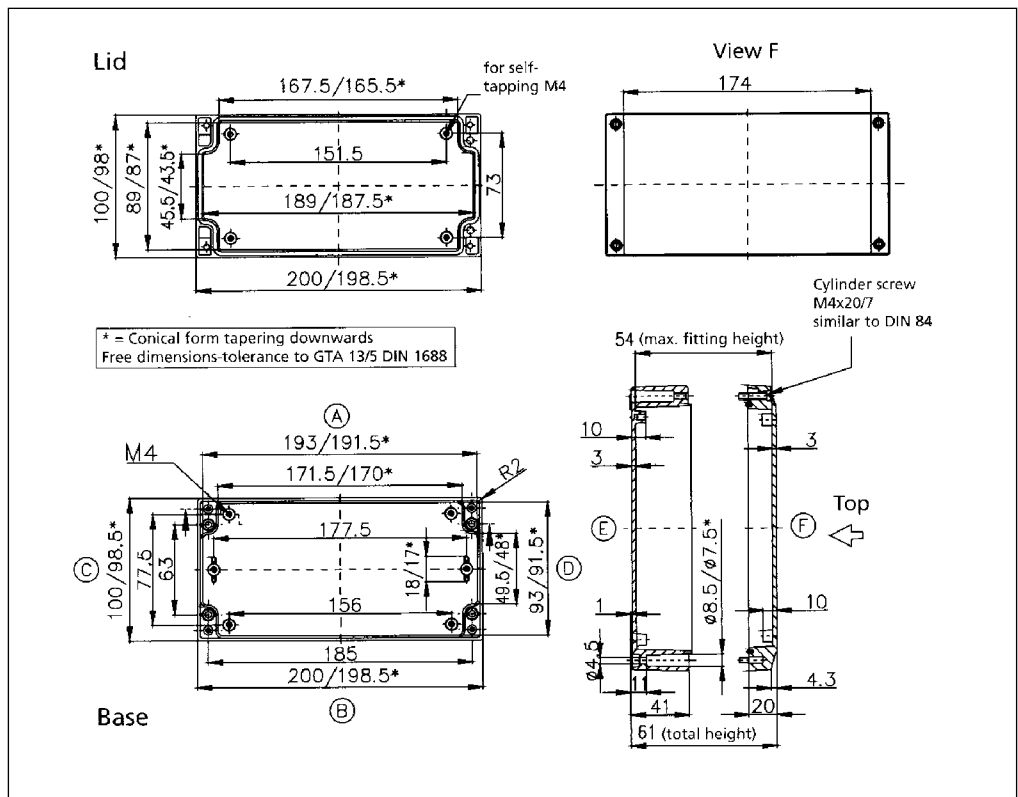

Standard Features
• 10093132 00 M4x20 Stainless steel captive combo head lid screws.   • 10082003 00 Removable 3.3mm Neoprene Gasket for unpainted enclosures (22" length). Non-Removable Polyurethane gasket for painted version.
Accessories
• 10011033 00 Mounting Plates.   • 10061043 00 Terminal Rail (TS 15).   • 10061473 00 Terminal Rail (TS 35).   • 04000100 00 External Mounting Brackets.   • 04000010 85 Unpainted External Hinges.   • 04000010 00 Painted External Hinges.   • 10082013 00 3.3mm Silicone gasket.   • 10082022 00 3mm RFI gasket.   • 04300009 00 Enclosure holder 98mm wide.