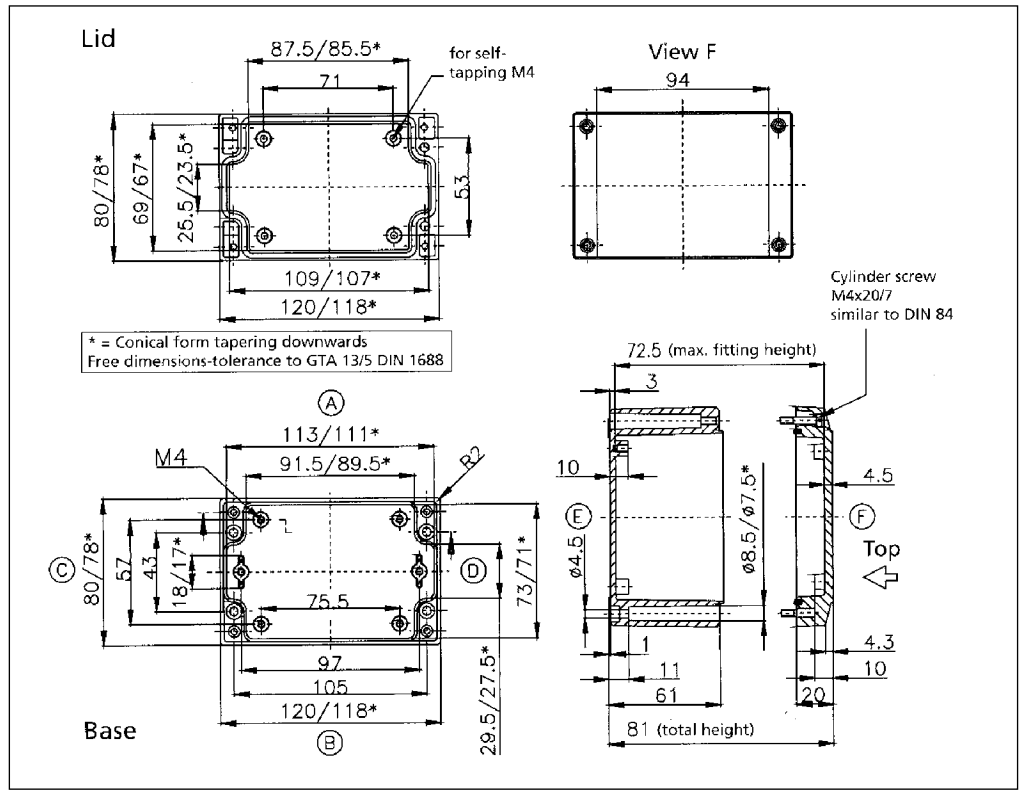

Note: Dimensions are external. Metric is the primary dimension. Inch conversions and weights are for the user's convenience and are for reference only. Accessories shown on drawing page.

Standard Features
<ul style="list-style-type: none"> <li>• 10093132 00 M4x20 Stainless steel captive combo head lid screws.</li> <li>• 10082003 00 Removable 3.3mm Neoprene Gasket for unpainted enclosures (14" length). Non-Removable Polyurethane gasket for painted version.</li> </ul>
Accessories
<ul style="list-style-type: none"> <li>• 04000080 00 External Mounting Bars.</li> <li>• 10011060 00 Mounting Plates.</li> </ul>

**04081208 00/85**

**External Dimensions: L 80 x W 120 x H 81 mm**

Standard Features
<ul style="list-style-type: none"> <li>• 10093132 00 M4x20 Stainless steel captive combo head lid screws.</li> <li>• 10082003 00 Removable 3.3mm Neoprene Gasket for unpainted enclosures (20" length). Non-Removable Polyurethane gasket for painted version.</li> </ul>
Accessories
<ul style="list-style-type: none"> <li>• 04000080 00 External Mounting Bars.</li> <li>• 10011061 00 Mounting Plates.</li> <li>• 04000100 00 External Mounting Brackets.</li> <li>• 04000010 85 Unpainted External Hinges.</li> <li>• 04000010 00 Painted External Hinges.</li> <li>• 10082013 00 3.3mm Silicone gasket.</li> <li>• 10082022 00 3mm RFI gasket.</li> </ul>