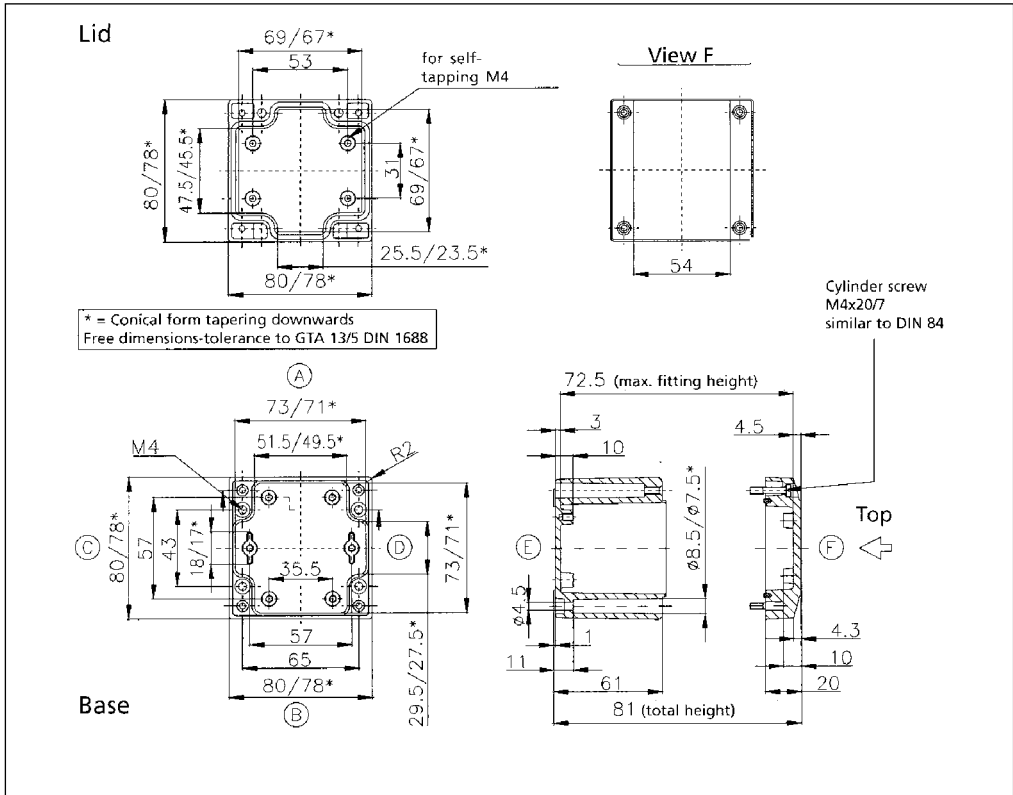

Standard Features
• 10093132 00 M4x20 Stainless steel captive combo head lid screws.   • 10082003 00 Removable 3.3mm Neoprene Gasket for unpainted enclosures (14" length). Non-Removable Polyurethane gasket for painted version.
Accessories
• 04000080 00 External Mounting Bars.   • 10011060 00 Mounting Plates.