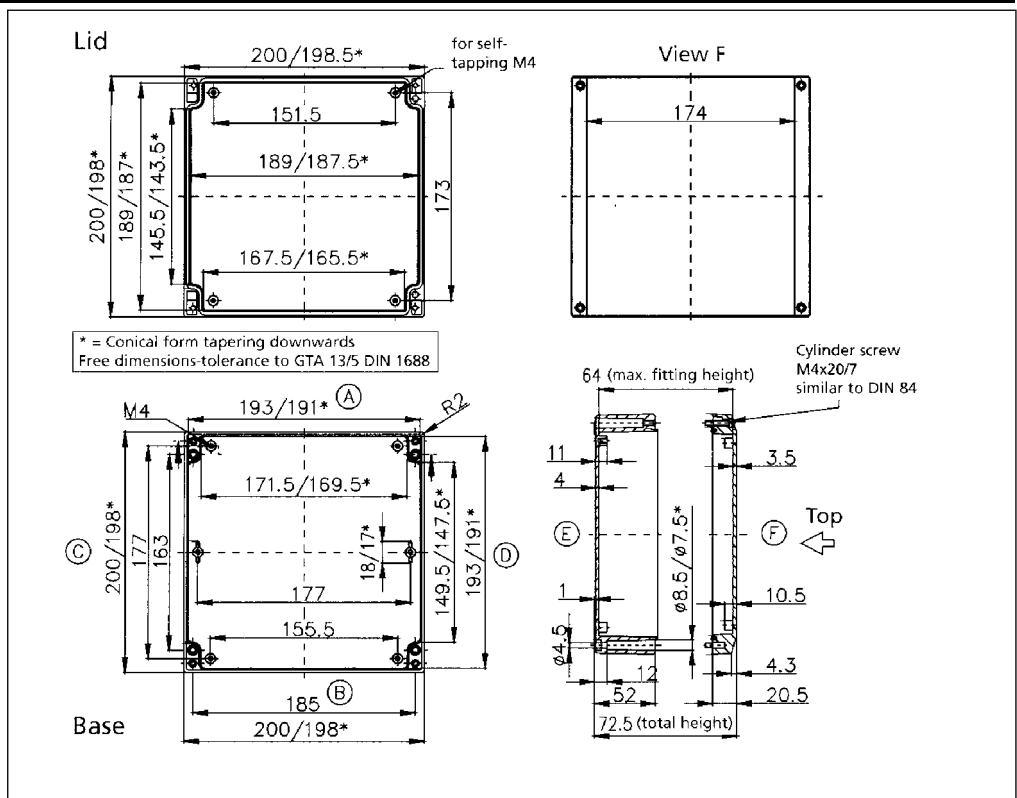

# Aluform

04162408 00/85

External Dimensions: L160 x W240 x H81 mm

Page 1-7

Standard Features
<ul style="list-style-type: none"> <li>• 10093132 00 M4x20 Stainless steel captive combo head lid screws.</li> <li>• 10082003 00 Removable 3.3mm Neoprene Gasket for unpainted enclosures (28" length). Non-Removable Polyurethane gasket for painted version.</li> </ul>
Accessories
<ul style="list-style-type: none"> <li>• 04000120 00 External Mounting Bars.</li> <li>• 10011065 00 Mounting Plates.</li> <li>• 04000010 85 Unpainted External Hinges.</li> <li>• 04000010 00 Painted External Hinges.</li> <li>• 10082013 00 3.3mm Silicone gasket.</li> <li>• 10082022 00 3mm RFI gasket.</li> </ul>

04202007 00/85

External Dimensions: L200 x W200 x H71 mm

Page 1-7

Standard Features
<ul style="list-style-type: none"> <li>• 10093132 00 M4x20 Stainless steel captive combo head lid screws.</li> <li>• 10082003 00 Removable 3.3mm Neoprene Gasket for unpainted enclosures (30" length). Non-Removable Polyurethane gasket for painted version.</li> </ul>
Accessories
<ul style="list-style-type: none"> <li>• 10011037 00 Mounting Plates.</li> <li>• 10061043 00 Terminal Rail (TS 15).</li> <li>• 10061473 00 Terminal Rail (TS 35).</li> <li>• 04000200 00 External Mounting Brackets.</li> <li>• 04000010 85 Unpainted External Hinges.</li> <li>• 04000010 00 Painted External Hinges.</li> <li>• 10082013 00 3.3mm Silicone gasket.</li> <li>• 10082022 00 3mm RFI gasket.</li> </ul>