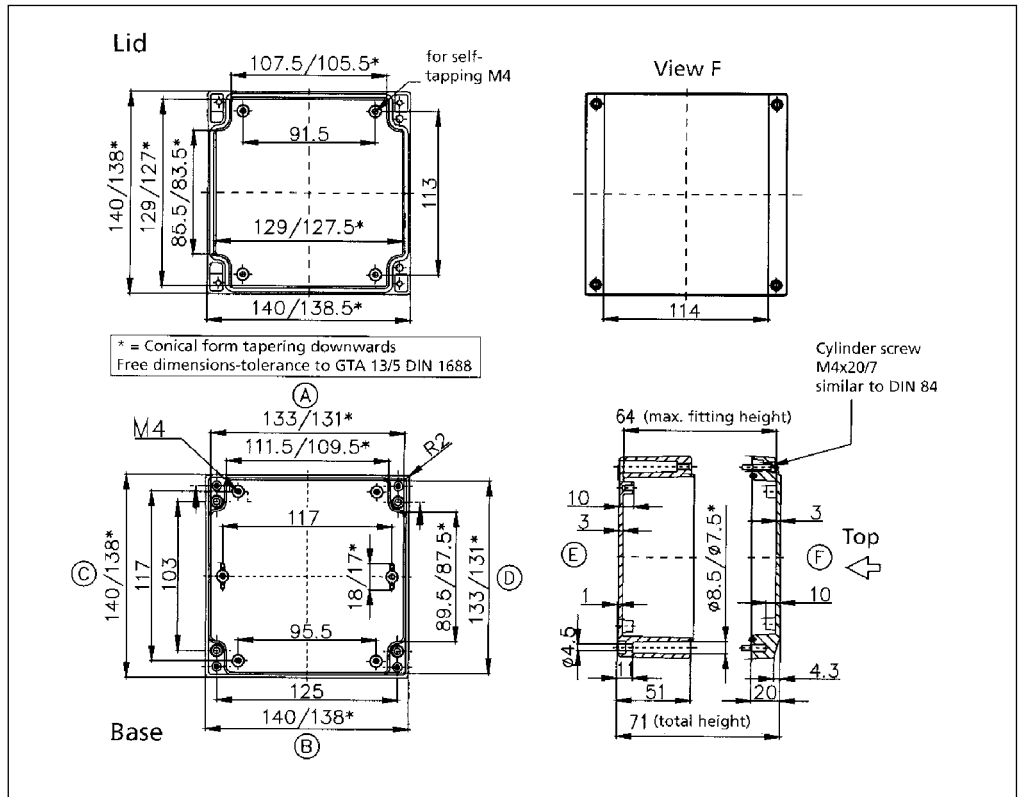

Standard Features
• 10093132 00 M4x20 Stainless steel captive combo head lid screws.   • 10082003 00 Removable 3.3mm Neoprene Gasket for unpainted enclosures (20" length). Non-Removable Polyurethane gasket for painted version.
Accessories
• 10011034 00 Mounting Plates.   • 10061044 00 Terminal Rail (TS 15).   • 10061474 00 Terminal Rail (TS 35).   • 04000140 00 External Mounting Brackets.   • 04000010 85 Unpainted External Hinges.   • 04000010 00 Painted External Hinges.   • 10082013 00 3.3mm Silicone gasket.   • 10082022 00 3mm RFI gasket.   • 04300014 00 Enclosure holder 138mm wide.