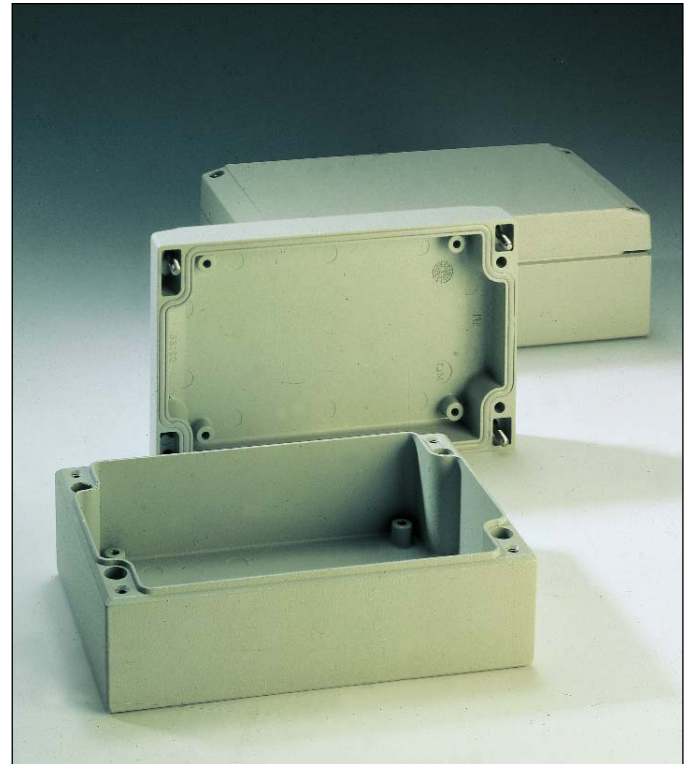

## Aluform Watertight Enclosures

Aluform enclosures feature an attractive beveled lid and are designed with a lower profile height than Rose+Bopla's standard O1 series housings. Internal mounting bosses in the base and lid provide convenience for component installation. New hinges, and one-piece external brackets are available as options.

An Aluform enclosure includes a powdercoat painted die-cast base and lid, captive stainless steel lid screws and a non-removable polyurethane gasket as the standard configuration. The unpainted version comes with a removable neoprene gasket.