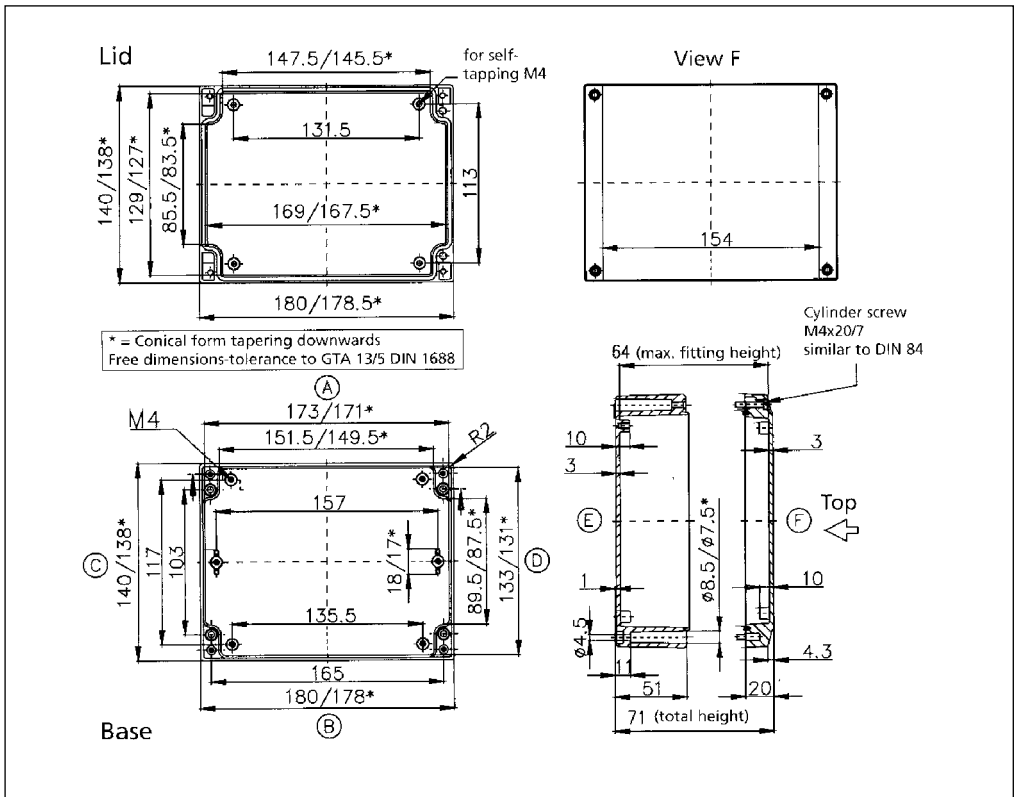

Standard Features
• 10093132 00 M4x20 Stainless steel captive combo head lid screws.   • 10082003 00 Removable 3.3mm Neoprene Gasket for unpainted enclosures (24" length). Non-Removable Polyurethane gasket for painted version.
Accessories
• 10011035 00 Mounting Plates.   • 10061045 00 Terminal Rail (TS 15).   • 10061475 00 Terminal Rail (TS 35).   • 04000140 00 External Mounting Brackets.   • 04000010 85 Unpainted External Hinges.   • 04000010 00 Painted External Hinges.   • 10082013 00 3.3mm Silicone gasket.   • 10082022 00 3mm RFI gasket.   • 04300014 00 Enclosure holder 138mm wide.