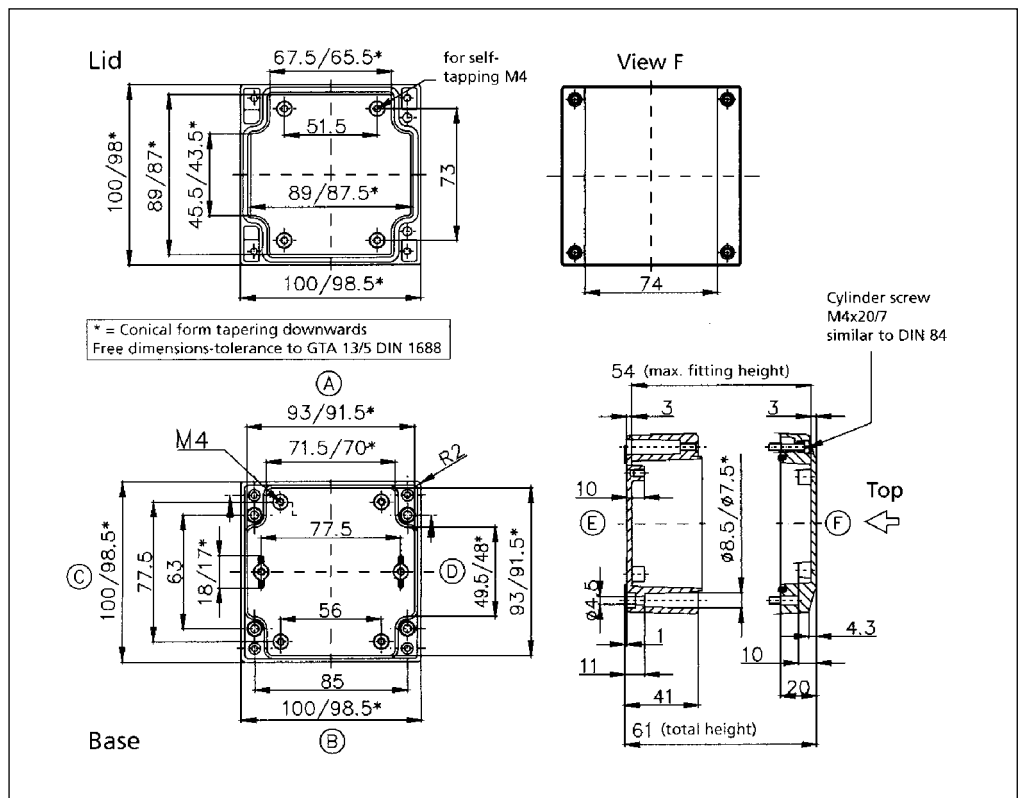

**04081208 00/85**

**External Dimensions: L 80 x W 120 x H 81 mm**

Standard Features
<ul style="list-style-type: none"> <li>• 10093132 00 M4x20 Stainless steel captive combo head lid screws.</li> <li>• 10082003 00 Removable 3.3mm Neoprene Gasket for unpainted enclosures (20" length). Non-Removable Polyurethane gasket for painted version.</li> </ul>
Accessories
<ul style="list-style-type: none"> <li>• 04000080 00 External Mounting Bars.</li> <li>• 10011061 00 Mounting Plates.</li> <li>• 04000100 00 External Mounting Brackets.</li> <li>• 04000010 85 Unpainted External Hinges.</li> <li>• 04000010 00 Painted External Hinges.</li> <li>• 10082013 00 3.3mm Silicone gasket.</li> <li>• 10082022 00 3mm RFI gasket.</li> </ul>

**04101006 00/85**

**External Dimensions: L 100 x W 100 x H 61 mm**

Standard Features
<ul style="list-style-type: none"> <li>• 10093132 00 M4x20 Stainless steel captive combo head lid screws.</li> <li>• 10082003 00 Removable 3.3mm Neoprene Gasket for unpainted enclosures (14" length). Non-Removable Polyurethane gasket for painted version.</li> </ul>
Accessories
<ul style="list-style-type: none"> <li>• 10011031 00 Mounting Plates.</li> <li>• 10061041 00 Terminal Rail (TS 15).</li> <li>• 10061471 00 Terminal Rail (TS 35).</li> <li>• 04000100 00 External Mounting Brackets.</li> <li>• 04000010 85 Unpainted External Hinges.</li> <li>• 04000010 00 Painted External Hinges.</li> <li>• 10082013 00 3.3mm Silicone gasket.</li> <li>• 10082022 00 3mm RFI gasket.</li> <li>• 0430009 00 Enclosure holder 98mm wide.</li> </ul>