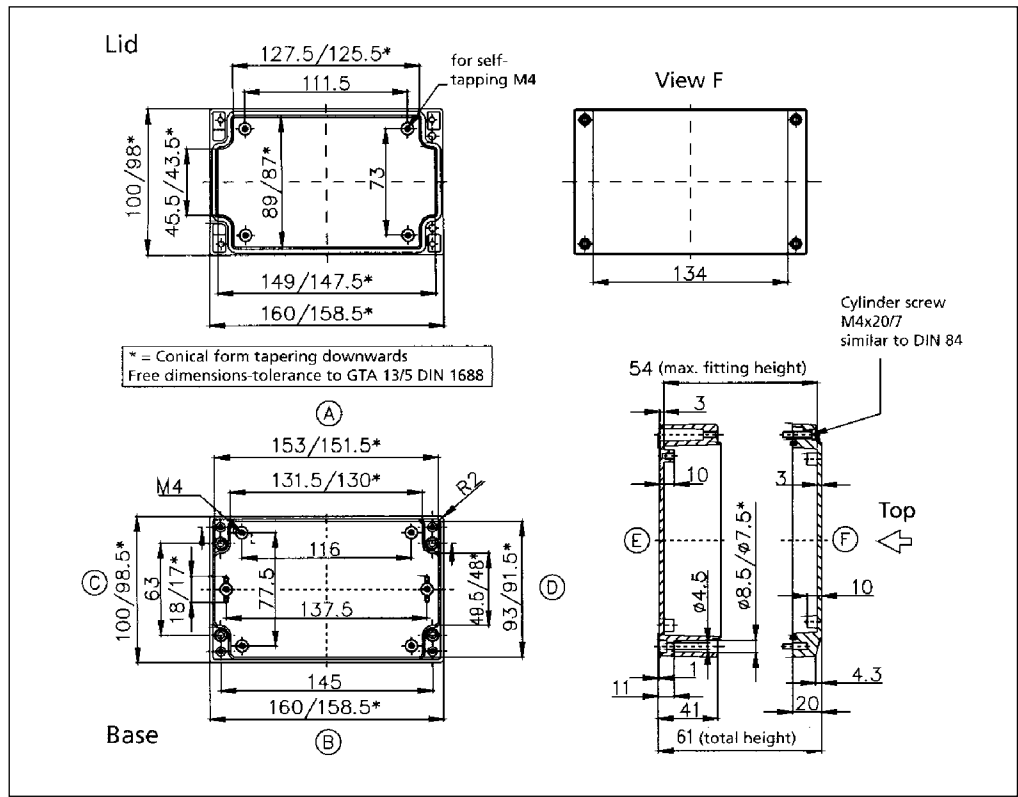

Standard Features
• 10093132 00 M4x20 Stainless steel captive combo head lid screws.   • 10082003 00 Removable 3.3mm Neoprene Gasket for unpainted enclosures (20" length). Non-Removable Polyurethane gasket for painted version.
Accessories
• 10011032 00 Mounting Plates.   • 10061042 00 Terminal Rail (TS 15).   • 10061472 00 Terminal Rail (TS 35).   • 04000100 00 External Mounting Brackets.   • 04000010 85 Unpainted External Hinges.   • 04000010 00 Painted External Hinges.   • 10082013 00 3.3mm Silicone gasket.   • 10082022 00 3mm RFI gasket.   • 04300009 00 Enclosure holder 98mm wide.