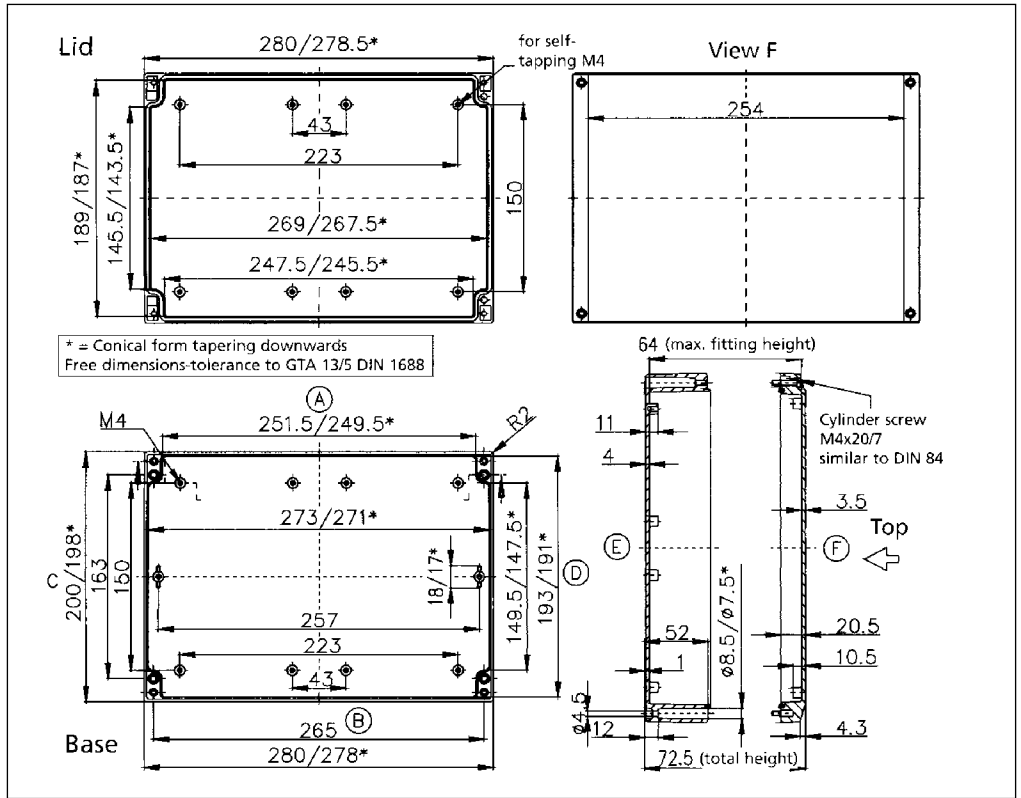

04202807 00/85

External Dimensions: L280 x W200 x H71 mm

Page 1-7

Standard Features
• 10093132 00 M4x20 Stainless steel captive combo head lid screws.   • 10082003 00 Removable 3.3mm Neoprene Gasket for unpainted enclosures (33" length). Non-Removable Polyurethane gasket for painted version.
Accessories
• 10011059 00 Mounting Plates.   • 10061048 00 Terminal Rail (TS 15).   • 10061481 00 Terminal Rail (TS 35).   • 04000200 00 External Mounting Brackets.   • 04000010 85 Unpainted External Hinges.   • 04000010 00 Painted External Hinges.   • 10082013 00 3.3mm Silicone gasket.   • 10082022 00 3mm RFI gasket.