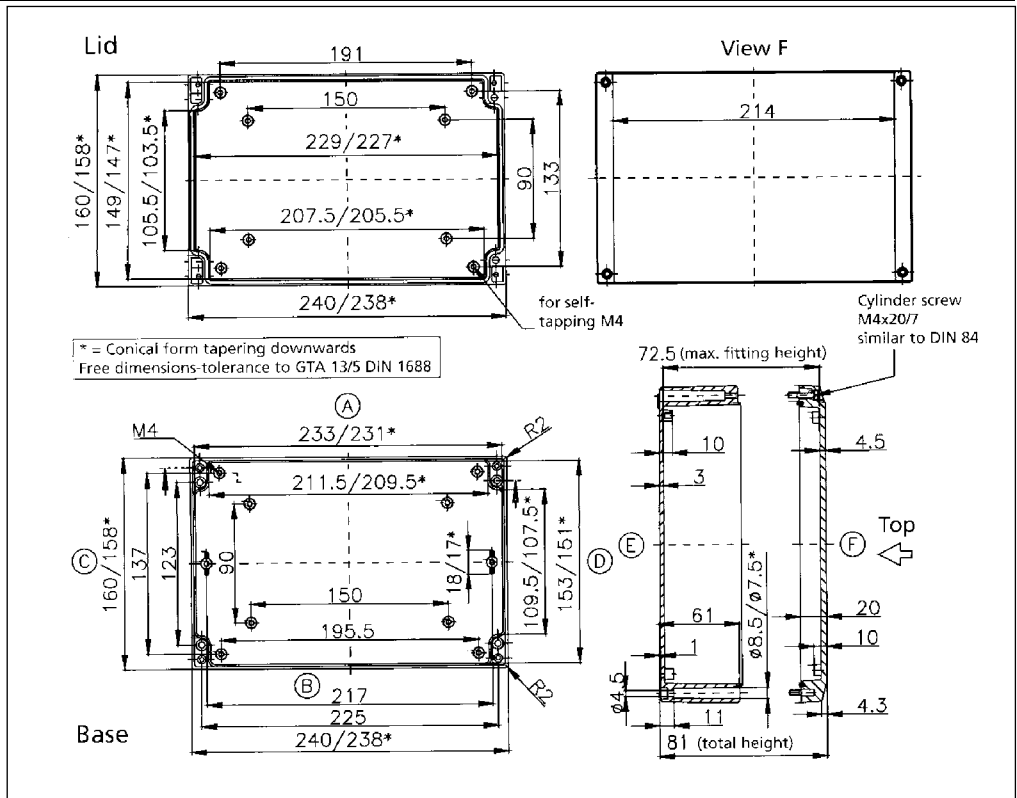

Standard Features
<ul style="list-style-type: none"> <li>• 10093132 00 M4x20 Stainless steel captive combo head lid screws.</li> <li>• 10082003 00 Removable 3.3mm Neoprene Gasket for unpainted enclosures (24" length). Non-Removable Polyurethane gasket for painted version.</li> </ul>
Accessories
<ul style="list-style-type: none"> <li>• 10011035 00 Mounting Plates.</li> <li>• 10061045 00 Terminal Rail (TS 15).</li> <li>• 10061475 00 Terminal Rail (TS 35).</li> <li>• 04000140 00 External Mounting Brackets.</li> <li>• 04000010 85 Unpainted External Hinges.</li> <li>• 04000010 00 Painted External Hinges.</li> <li>• 10082013 00 3.3mm Silicone gasket.</li> <li>• 10082022 00 3mm RFI gasket.</li> <li>• 04300014 00 Enclosure holder 138mm wide.</li> </ul>

# Aluform

04162408 00/85

External Dimensions: L160 x W240 x H81 mm

Page 1-7

Standard Features
<ul style="list-style-type: none"> <li>• 10093132 00 M4x20 Stainless steel captive combo head lid screws.</li> <li>• 10082003 00 Removable 3.3mm Neoprene Gasket for unpainted enclosures (28" length). Non-Removable Polyurethane gasket for painted version.</li> </ul>
Accessories
<ul style="list-style-type: none"> <li>• 04000120 00 External Mounting Bars.</li> <li>• 10011065 00 Mounting Plates.</li> <li>• 04000010 85 Unpainted External Hinges.</li> <li>• 04000010 00 Painted External Hinges.</li> <li>• 10082013 00 3.3mm Silicone gasket.</li> <li>• 10082022 00 3mm RFI gasket.</li> </ul>