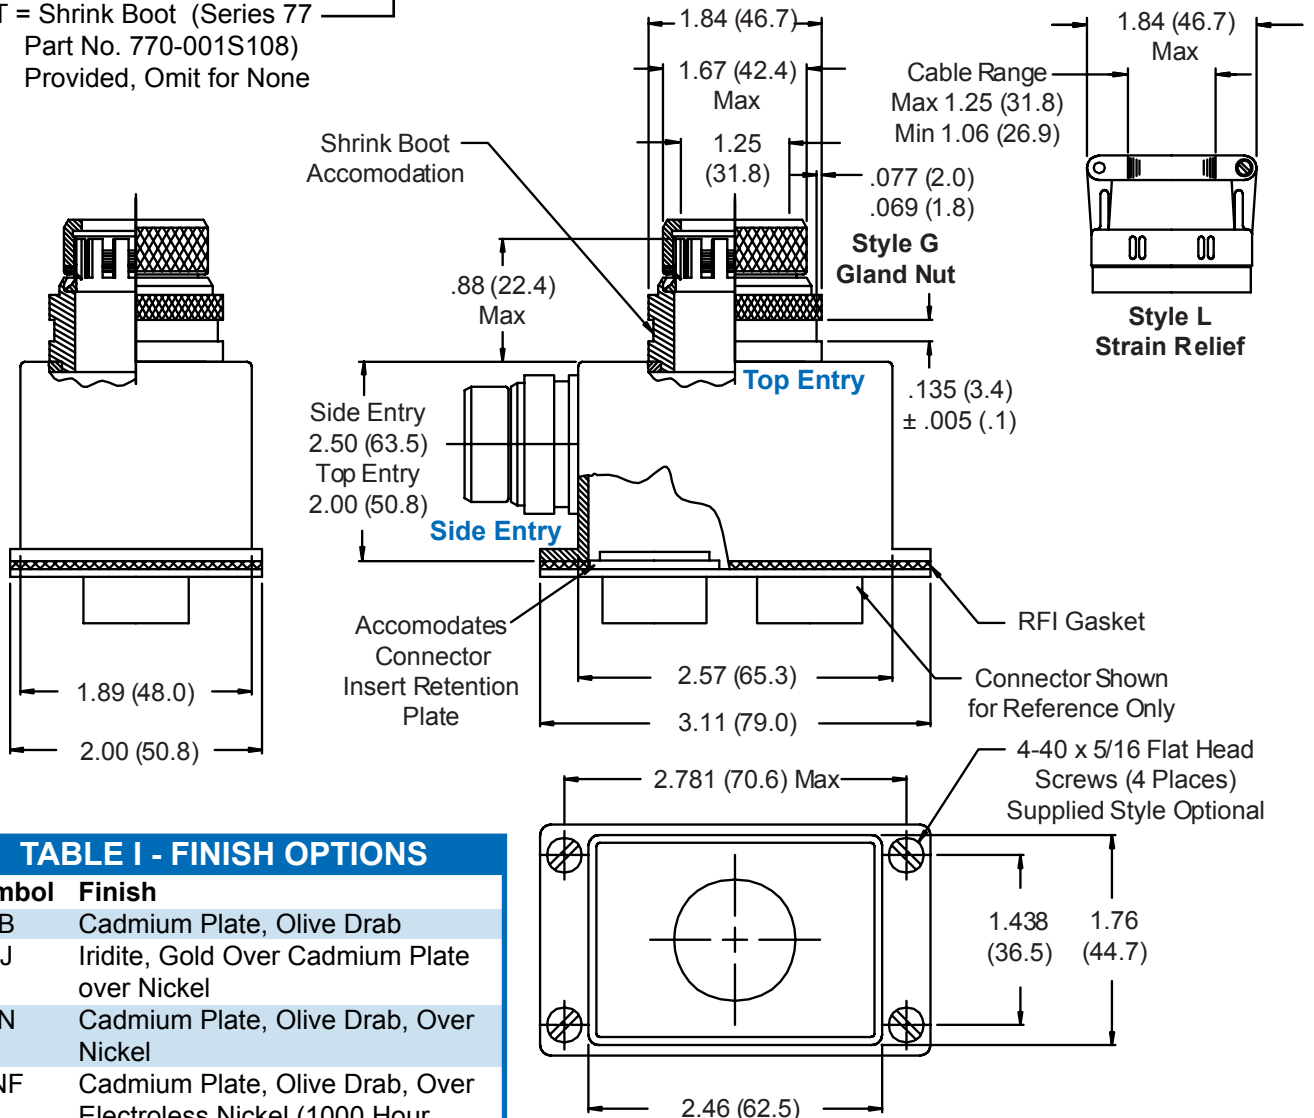

**527-070**  
**Solid Tag Ring® EMI/RFI Backshell**  
**with Strain-Relief**  
**for Cannon DPXA Series Connectors**

ARINC  
 Series 400  
 (Cannon)

**527-070 B L S T**

Basic Part No. \_\_\_\_\_

Finish (Table I), Omit for Electroless Nickel \_\_\_\_\_

L = Strain Relief, \_\_\_\_\_  
 Omit for Gland Nut

S = Side Entry \_\_\_\_\_  
 Omit for Top

T = Shrink Boot (Series 77 Part No. 770-001S108) Provided, Omit for None \_\_\_\_\_

1. Metric dimensions (mm) are indicated in parentheses.
2. Material/Finish:  
 Backshell, Tag Ring Body and Clamp = Al Alloy/Finish Per Part No. Development  
 Tag Ring Nut = Al Alloy/Gold Iridite  
 Tag Ring Spring = Beryllium Copper/Gold Plate  
 Hardware = SST/Passivate  
 RFI Gasket = Metalastic