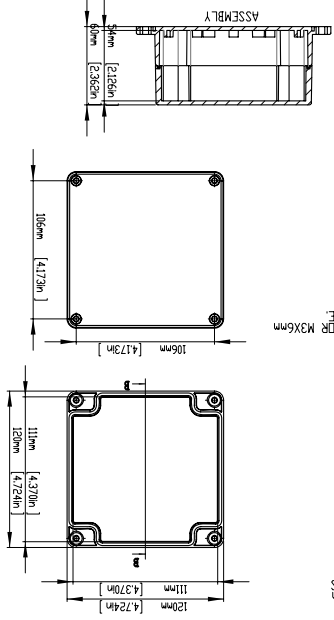

圖號/TITLE:
A

蓋文工業有限公司
GAINTA INDUSTRIES LTD.

繪圖
DRAWN BY

日期
DATE

材料
MATE.

圖號/TITLE:
G278MFJG386MF

圖號/DWG NO:

圖號/TITLE:
A

SECTION B-B

SCALE 1:2

According to ISO 2768-m
Measuring DIMENSIONS

400QL<=1000 mm	±0.8mm
120QL<=4000 mm	±0.5mm
300QL<=1200 mm	±0.3mm
60QL<=300 mm	±0.2mm
30QL<=60 mm	±0.1mm
0.5QL<=30mm	±0.1mm

STOCK NO.	MATERIAL	BASE-COLOR	COVER-COLOR
G278MF	POLYCARBONATE	LIGHT GRAY(RAL7035)	LIGHT GRAY(RAL7035)
G278CMF	POLYCARBONATE	LIGHT GRAY(RAL7035)	CLEAR
G386MF	ABS UL94-HB	DARK GRAY(RAL7000)	DARK GRAY(RAL7000)