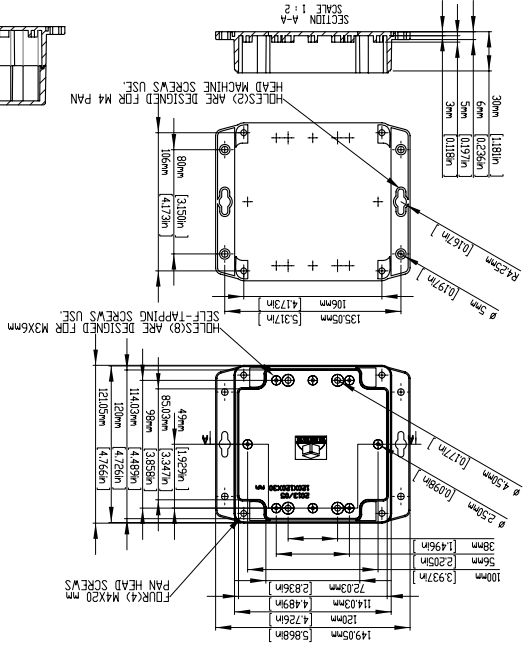

圖號/TITLE:
A

蓋文工業有限公司
GAINTA INDUSTRIES LTD.

繪圖
DRAWN BY

日期
DATE

材料
MATE.

圖號/TITLE:
G278MFJG386MF

圖號/DWG NO:

圖號/TITLE:
A

SECTION B-B

SCALE 1:2

According to ISO 2768-m
Measuring DIMENSIONS

400QL<=1000 mm	±0.8mm
120QL<=4000 mm	±0.5mm
300QL<=1200 mm	±0.3mm
60QL<=300 mm	±0.2mm
30QL<=60 mm	±0.1mm
0.5QL<=30mm	±0.1mm

STOCK NO.	MATERIAL	BASE-COLOR	COVER-COLOR
G278MF	POLYCARBONATE	LIGHT GRAY(RAL7035)	LIGHT GRAY(RAL7035)
G278CMF	POLYCARBONATE	LIGHT GRAY(RAL7035)	CLEAR
G386MF	ABS UL94-HB	DARK GRAY(RAL7000)	DARK GRAY(RAL7000)