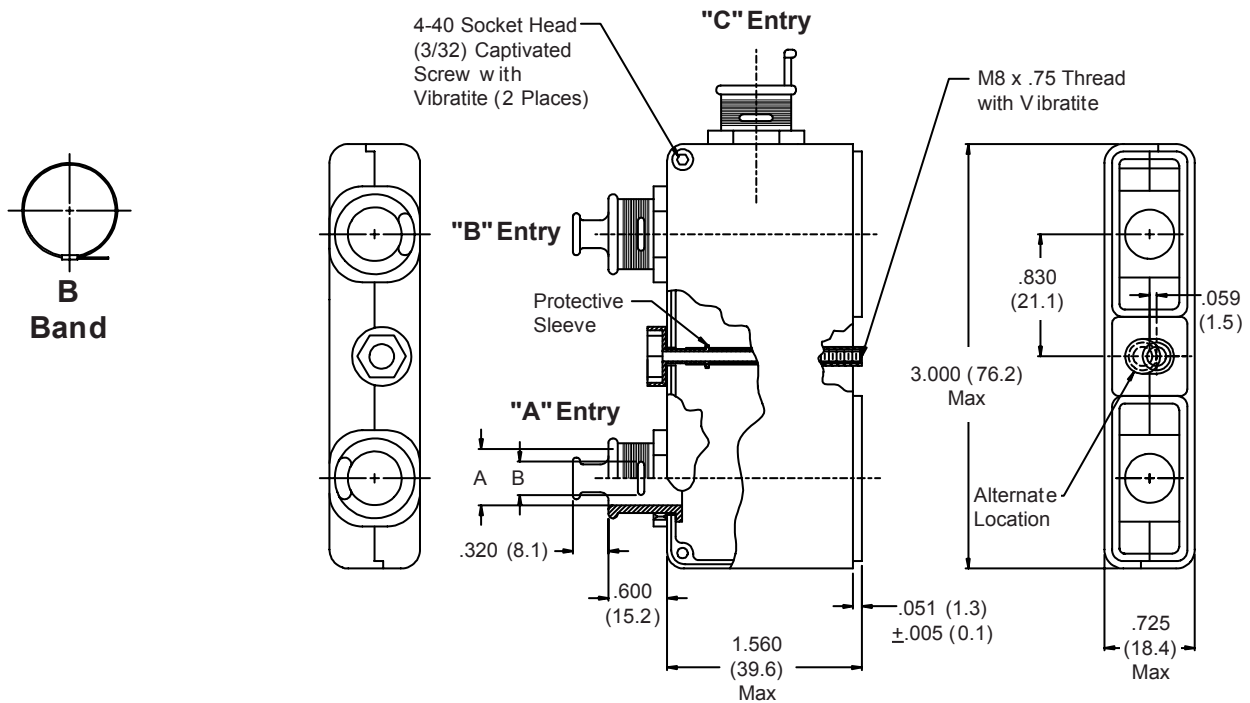

**527-268**  
**EMI-RFI Qwik-Ty® Banding Backshell**  
**for Radial EPXB Connector**

Miscellaneous  
 Rectangular  
 Backshells

**TABLE I:  
 CABLE ENTRY**

Dash No.	A	B Dim	Number of Braid Slots
02	.250 (6.4)	.190 (4.8)	2
03	.312 (7.9)	.250 (6.4)	2
04	.375 (9.5)	.281 (7.1)	2
05	.438 (11.1)	.312 (7.9)	2

Metric dimensions (mm) are indicated in parentheses