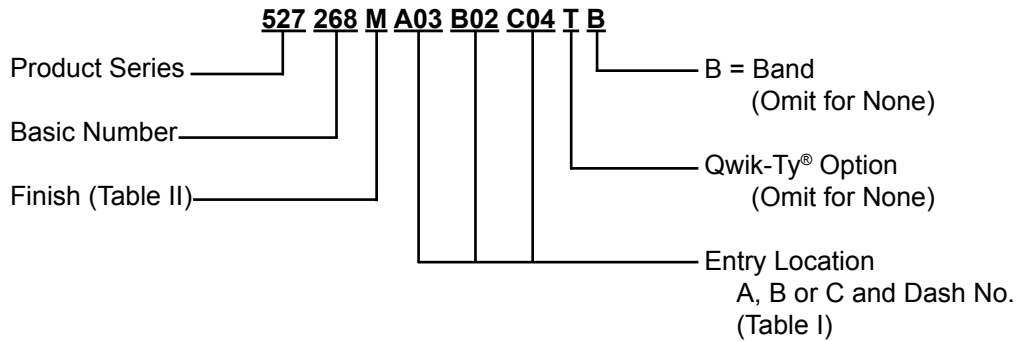

**527-268**  
**EMI-RFI Qwik-Ty® Banding Backshell**  
**for Radial EPXB Connector**

Miscellaneous  
 Rectangular  
 Backshells

**TABLE I:  
 CABLE ENTRY**

Dash No.	A	B Dim	Number of Braid Slots
02	.250 (6.4)	.190 (4.8)	2
03	.312 (7.9)	.250 (6.4)	2
04	.375 (9.5)	.281 (7.1)	2
05	.438 (11.1)	.312 (7.9)	2