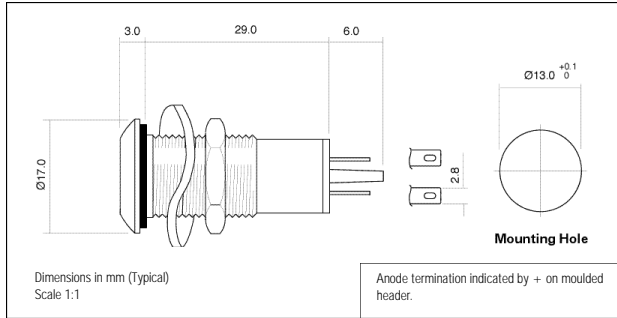

PROFESSIONAL LED INDICATORS - Ø 13mm Mounting

- Robust stainless steel housing
- Low profile styling
- Flying lead terminations available
- Sealed to IP67

528 SERIES

MLQ = 10

Ordering Information & Typical Technical Characteristics (Ta = 25°C)

Mean Time Between Failure = 100,000 Hours. Luminous intensity figures refer to the unmodified discrete LED.

PART NUMBER	COLOUR	LENS	VOLTAGE DC Vf@20mA	CURRENT DC Iopr	LUMINOUS INTENSITY Iv@20mA	WAVE LENGTH p	VIEWING ANGLE	OPERATING TEMP Topr	STORAGE TEMP Tstg
HIGH INTENSITY									
528-501-21	Red	Coloured Diffused	12	20	2750	660	Wide	-40 ~ +85	-50 ~ +100
528-521-21	Yellow		12	20	4500	590			
528-532-21	Green		12	20	6000	525			
528-930-21	Blue		12	20	2000	470			
528-997-21	White		12	20	3000	•			
528-501-22	Red		24	20	2750	660			
528-521-22	Yellow		24	20	4500	590			
528-532-22	Green		24	20	6000	525			
528-930-22	Blue		24	20	2000	470			
528-997-22	White		24	20	3000	•			
UNITS			Vdc	mA	mcd	nm		°C	°C

• = Typical emission colour: x=0.31, y=0.32. Colour temperature 8000K. Intensities (Iv) and colour shades of white (x,y co-ordinates) may vary between LEDs within a batch.

Please note - This product is also available at 28 and 48Vdc, 110 and 230Vac. Please contact our Sales department for further details.