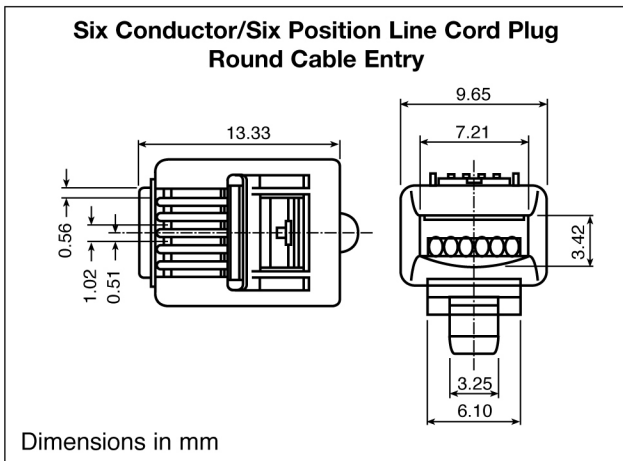

## Order Code

**MHRJ - 45 - 8P8C - R - 30**

Series \_\_\_\_\_  
 Type \_\_\_\_\_  
 RJ-22, RJ-11, RJ-12, RJ-45, RJ-48  
 Size and Contacts \_\_\_\_\_  
 4P4C (RJ22), 6P4C (RJ11), 6P6C (RJ12),  
 6P6C-OST (RJ12), 8P8C (RJ45),  
 10P10C (RJ48)  
 Cable Style \_\_\_\_\_  
 F = Flat or Oval, R = Round  
 Plating Options \_\_\_\_\_  
 Omit = 50u"  
 6 = 6u", 15 = 15u", 30 = 30u"

- Compatible with all FCC specifications
- 50µ" gold plated contacts as standard, but also available in 6, 15 and 30u" plating

- UL94V-0 polycarbonate body
- True knife blade, insulating piercing contacts
- Compatible with standard crimping tools