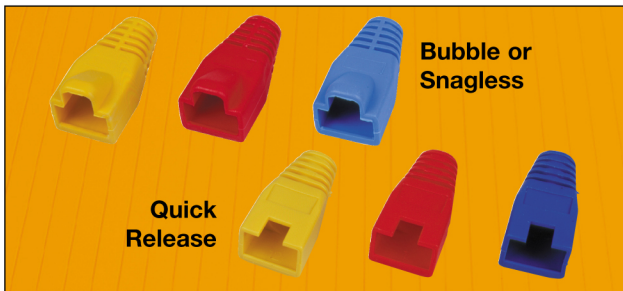

## Order Code

**MHRJ - 45 - 8P8C - R - 30**

Series \_\_\_\_\_  
 Type \_\_\_\_\_  
 RJ-22, RJ-11, RJ-12, RJ-45, RJ-48  
 Size and Contacts \_\_\_\_\_  
 4P4C (RJ22), 6P4C (RJ11), 6P6C (RJ12),  
 6P6C-OST (RJ12), 8P8C (RJ45),  
 10P10C (RJ48)  
 Cable Style \_\_\_\_\_  
 F = Flat or Oval, R = Round  
 Plating Options \_\_\_\_\_  
 Omit = 50u"  
 6 = 6u", 15 = 15u", 30 = 30u"

## Order Code

**RJ45SRB - QR - R**

Strain Relief Boot \_\_\_\_\_  
 Omit = Bubble Boot (Anti Snag) \_\_\_\_\_  
 QR = Quick Release  
 Colour \_\_\_\_\_  
 LG = Grey, BK = Black, R = Red,  
 G = Green, BL = Blue, Y = Yellow

- Compatible with all FCC specifications
- 50µ" gold plated contacts as standard, but also available in 6, 15 and 30u" plating

- UL94V-0 polycarbonate body
- True knife blade, insulating piercing contacts
- Compatible with standard crimping tools