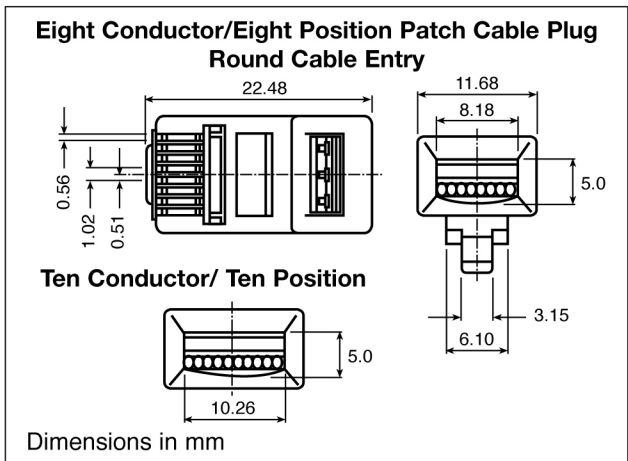

## Order Code

**MHRJ - 45 - 8P8C - R - 30**

Series \_\_\_\_\_  
 Type \_\_\_\_\_  
 RJ-22, RJ-11, RJ-12, RJ-45, RJ-48  
 Size and Contacts \_\_\_\_\_  
 4P4C (RJ22), 6P4C (RJ11), 6P6C (RJ12),  
 6P6C-OST (RJ12), 8P8C (RJ45),  
 10P10C (RJ48)  
 Cable Style \_\_\_\_\_  
 F = Flat or Oval, R = Round  
 Plating Options \_\_\_\_\_  
 Omit = 50u"  
 6 = 6u", 15 = 15u", 30 = 30u"

## Order Code

**RJ45SRB - QR - R**

Strain Relief Boot \_\_\_\_\_  
 Omit = Bubble Boot (Anti Snag) \_\_\_\_\_  
 QR = Quick Release  
 Colour \_\_\_\_\_  
 LG = Grey, BK = Black, R = Red,  
 G = Green, BL = Blue, Y = Yellow

- Compatible with all FCC specifications
- 50µ" gold plated contacts as standard, but also available in 6, 15 and 30u" plating

- UL94V-0 polycarbonate body
- True knife blade, insulating piercing contacts
- Compatible with standard crimping tools