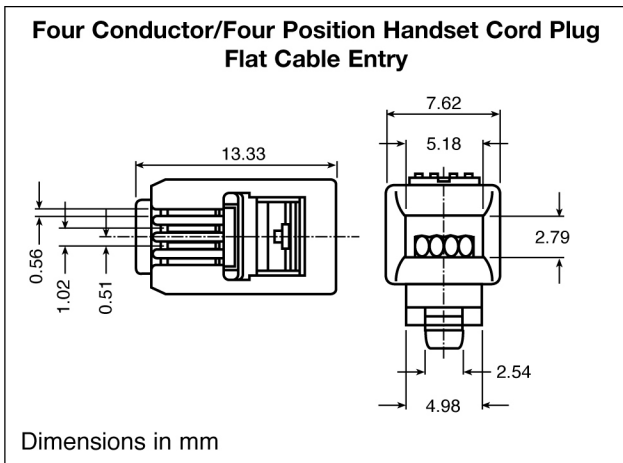

## Order Code

**MHRJ - 45 - 8P8C - R - 30**

Series \_\_\_\_\_  
 Type \_\_\_\_\_  
 RJ-22, RJ-11, RJ-12, RJ-45, RJ-48  
 Size and Contacts \_\_\_\_\_  
 4P4C (RJ22), 6P4C (RJ11), 6P6C (RJ12),  
 6P6C-OST (RJ12), 8P8C (RJ45),  
 10P10C (RJ48)  
 Cable Style \_\_\_\_\_  
 F = Flat or Oval, R = Round  
 Plating Options \_\_\_\_\_  
 Omit = 50u"  
 6 = 6u", 15 = 15u", 30 = 30u"

- Compatible with all FCC specifications
- 50µ" gold plated contacts as standard, but also available in 6, 15 and 30u" plating

- UL94V-0 polycarbonate body
- True knife blade, insulating piercing contacts
- Compatible with standard crimping tools