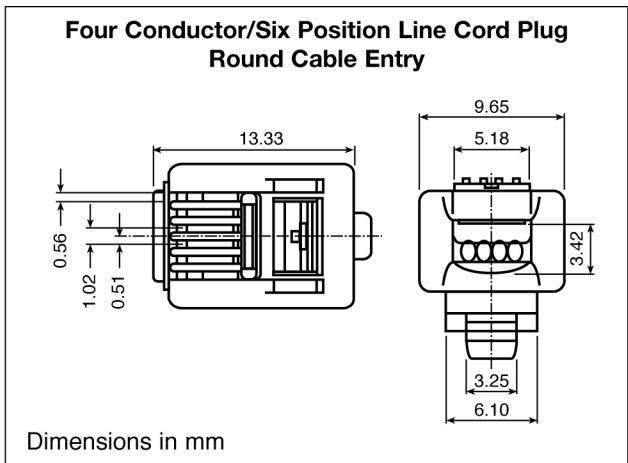

## Order Code

**MHRJ - 45 - 8P8C - R - 30**

Series \_\_\_\_\_  
 Type \_\_\_\_\_  
 RJ-22, RJ-11, RJ-12, RJ-45, RJ-48  
 Size and Contacts \_\_\_\_\_  
 4P4C (RJ22), 6P4C (RJ11), 6P6C (RJ12),  
 6P6C-OST (RJ12), 8P8C (RJ45),  
 10P10C (RJ48)  
 Cable Style \_\_\_\_\_  
 F = Flat or Oval, R = Round  
 Plating Options \_\_\_\_\_  
 Omit = 50u"  
 6 = 6u", 15 = 15u", 30 = 30u"

## Order Code

**RJ45SRB - QR - R**

Strain Relief Boot \_\_\_\_\_  
 Omit = Bubble Boot (Anti Snag) \_\_\_\_\_  
 QR = Quick Release  
 Colour \_\_\_\_\_  
 LG = Grey, BK = Black, R = Red,  
 G = Green, BL = Blue, Y = Yellow

- Compatible with all FCC specifications
- 50µ" gold plated contacts as standard, but also available in 6, 15 and 30u" plating

- UL94V-0 polycarbonate body
- True knife blade, insulating piercing contacts
- Compatible with standard crimping tools