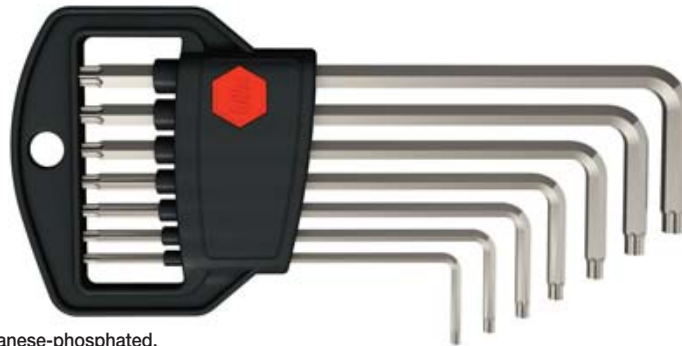

New 2010.

Available as of
February 01, 2010
POS support:
• POS card

wiha
Premium Tools

Wiha universal L-key holder.

369 ... Ball end hex
L-key set in holder.
Chrome-plated or manganese-phosphated.

Order-No.	Series	
01416 2	369 H7	5
●	369 1.5 2 2.5 3 4 5 6	
03723 9	SB 369 H7	5
03879 3	369 H9B	5
●	369B 1.5 2 2.5 3 4 5 6 8 10	
03992 9	369 H9B	5
03878 6	369 H7B	5
●	369B 1.5 2 2.5 3 4 5 6	
03991 2	SB 369 H7B	5
01420 9	369 HZ8	5
●	369 Zoll 5/64 3/32 1/8 5/32 3/16 7/32 1/4 5/16	
02939 5	SB 369 HZ8	5

366... TORX® L-key sets in holder.
Manganese-phosphated.

34736 9	366 H8	5
●	366 T9 T10 T15 T20 T25 T27 T30 T40	
34737 6	SB 366 H8	5
34738 3	366 H7	5
●	366 T6 T7 T8 T9 T10 T15 T20	
34739 0	SB 366 H7	5
32394 3	366BE H8	5
●	366BE T9 T10 T15 T20 T25 T27 T30 T40	
32395 0	SB 366BE H8	5
34740 6	366R H8	5
●	366R T9 T10 T15 T20 T25 T27 T30 T40	
34741 3	SB 366R H8	5
33753 7	366R HM7	5
●	366R T6 T7 T8 T9 T10 T15 T20	
33754 4	SB 366R HM7	5

350/1/2 ... Hex L-key sets in holder.
Nickel-plated or manganese-phosphated.

Order-No.	Series	
01220 5	352 H7	5
●	352 1.5 2 2.5 3 4 5 6	
06386 3	352 H9B	5
●	352B 1.5 2 2.5 3 4 5 6 8 10	
06384 9	352 H7B	5
●	352B 1.5 2 2.5 3 4 5 6	
06382 5	352 HM5B	10
●	352B 0.7 0.9 1.3 1.5 2	
01172 7	351 H7	10
●	351 1.5 2 2.5 3 4 5 6	
06379 5	350 H9	10
●	350 1.5 2 2.5 3 4 5 6 8 10	
06378 8	350 H7	10
●	350 1.5 2 2.5 3 4 5 6	
01176 5	351 HZ8	10
●	351 Zoll 5/64 3/32 1/8 5/32 3/16 7/32 1/4 5/16	
371RIP ...	TORX PLUS® L-key sets in holder. Manganese-phosphated. With MagicSpring®.	
03742 0	371RIP H8	5
●	371R IP9 IP10 IP15 IP20 IP25 IP27 IP30 IP40	
29208 9	371RIP HM7	5
●	3671R IP6 IP7 IP8 IP9 IP10 IP15 IP20	

371RIP ... TORX PLUS® L-key sets in holder.
Manganese-phosphated. With MagicSpring®.

X-ON Electronics

Largest Supplier of Electrical and Electronic Components

Click to view similar products for [wiha](#) manufacturer: