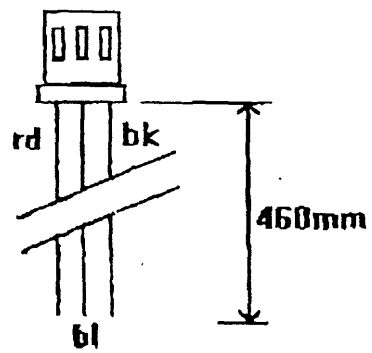

310 0728

cable is UL 1571-28 AWG
housing is 1,5mm pitch clarín part 304A013

X-ON Electronics

Largest Supplier of Electrical and Electronic Components

Click to view similar products for [kodenshi](#) manufacturer: