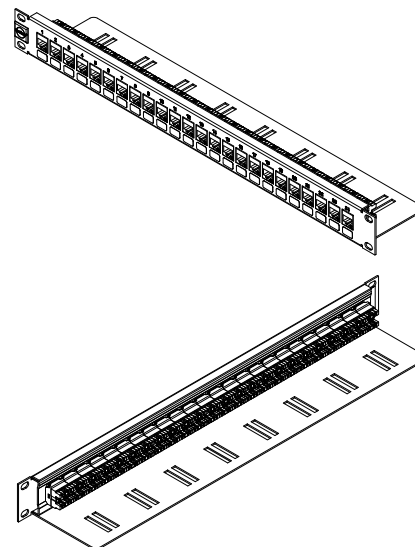

Features and Benefits

The Molex Premise Networks 24 Port Modular Keystone Jack Patch Panel is a flexible patching solution for small to medium sized installations. The panel is shipped unloaded and can be configured to provide the exact number of ports required. The Keystone Jacks snap in easily and can be removed if required.

The Patch Panel features an integral rear cable management tray for ease of installation and cable dressing. Port identification can be provided by utilising the silk screened areas shown on the front of the panel.

- Available in 24 Ports, 1U
- Modularity provides installation flexibility
- Easy snap in Keystone Jacks
- Rear cable management included
- Graphite grey finish

Technical Information

Mechanical Characteristics

Patch Panel
 Material: CRS (cold rolled steel)
 Thickness: 1.6mm
 Coating: Graphite Grey Powdercoat
 Shipping weight: 1kg

ORDERING INFORMATION

Order No.	SAP No.	Description
PID-00210	Consult Molex	1U 24 Port Modular Keystone Patch Panel Unloaded
KSJ-00032-**	Consult Molex	Keystone Jack C5E 568A/B
KSJ-00033-**	Consult Molex	Keystone Jack C6 568A/B
KSJ-00064-02	Consult Molex	Keystone Blank (White)
KSJ-00064-04	Consult Molex	Keystone Blank (Black)