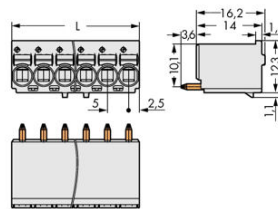

Item no.: 2092-1178
 Product description: 8 POLE PIN SPACING 5 MM / 0.197 IN

Produkt kann von Bild abweichen / product may differ

RoHS compliant

| | |
|--------------------------|------------|
| Color | light gray |
| No. of connection Points | 8 |
| No. of potentials | 8 |
| pole count | 8 |
| Height | 16.2 mm |
| Height | 0.638 in |
| Width | 40 mm |
| Width | 1.575 in |
| Depth | 13.4 mm |
| Depth | 0.528 in |
| Pin spacing from | 5 mm |
| Pin spacing from | 0.197 in |
| Pollution degree | 2 |
| Measured voltage EN | 320 V |
| Measured shock voltage | 4 kV |
| Current intensity EN | 16 A |
| Pollution degree | 2 |
| Measured voltage EN | 630 V |
| Measured shock voltage | 4 kV |

Current intensity EN
Connection method
Cross section [mm²]

16 A
CAGE CLAMP®S Connection
0.2 - 2.5 mm²

| | |
|----------------------------------|----------------------------|
| Wiring method | solid |
| Cross section [mm ²] | 0.2 - 2.5 mm ² |
| Cross section [mm ²] | 0.25 - 1.5 mm ² |
| Cross section [mm ²] | 0.25 - 2.5 mm ² |
| Cross section [AWG] | 24 - 12 AWG |
| Strip length from | 9 mm |
| Strip length to | 10 mm |
| Solder pin width, diam. [mm] | 1.4 mm |
| Material group | I |
| Customs Tariff No. | 85366990 |