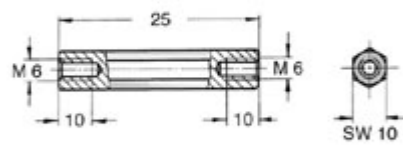

05.30.625

Hex-Standoff / Female - Female

Length	25,0 mm
Material	Nylon Glass Filled 25%
Plating	Black
Thread I-1/Inside / Length	M6 / 10,0 mm
Thread A-2/Outside / Length	M6 / 10,0 mm
Hex Sizes or Dia.	10
Model	Hex female / female
UL Flamability	UL 94-HB
	RoHS konform / WEEE konform / 76/769/EWG konform