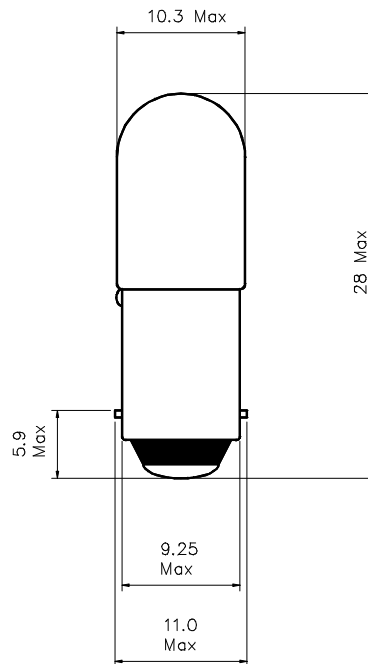

Type	Size	Description	Part No.
Incandescent	T10 (T-3¼)	Miniature Bayonet lamp (28 MOL)	(see table)

Drawing not to scale  
All dimensions in mm

### PHOTOMETRY DATA

Farnell Part No.	SLI P/N	Lamp Rating	Test Volts	Current (mA)			Light Output (Lm)			Fil Shape	Life (Hrs)
				Min	Nom	Max	Min	Nom	Max		
328467	W440	5V 0.45W	5	81	90	99	2.8	3.1	3.9	C-2R	750
3167860	W1140	6V 0.45W	6	68	75	80	3.5	4.0	4.7	C-6	100
3167872	W1212	6V 1.2W	6	180	200	220	2.8	3.8	4.8	C-2R	15000
328479	W476	6.5V 0.97W	6.5	135	150	165	4.5	6.0	7.5	C-2R	3000
328480	W504	6.5V 1.95W	6.5	270	300	330	10	12	14	C-2R	4000
328492	W643	12V 2.2W	12	165	183	201	8.5	11	13.5	C-2V	3000
265317	W1813	14.4V 1.4W	14.4	90	100	110	8.1	10.8	13.5	C-2V	1000
328509	W568	24V 1.2W	24	45	50	55	3.0	4.0	5.0	C-2F	5000
526990	W1152	24V 1.75W	24	65	73	81	3.2	4.5	5.8	C-2F	25000
328510	W1201	24V 2W	24	75	83	91	4.7	6.3	7.9	C-2F	10000
328522	W600	24V 2.8W	24	102	120	138	8.4	12	15.6	C-2F	3000
328558	W1204	30V 2W	30	60	67	74	4.4	6.3	8.2	C-2F	5000
328560	W1166	48V 0.96W	48	17	20	23	1.3	1.9	2.5	CC-2F	1000
527026	W1206	48V 2W	48	37	42	47	4.4	6.3	8.2	CC-2F	5000
328571	W608	50V 2.5W	50	45	50	55	6.8	9.0	11.2	CC-2F	5000
328583	W1207	60V 2W	60	30	33	36	3.5	5.0	6.5	CC-2F	3000
328601	W1121	130V 2.6W	130	18	20	22	2.0	3.0	4.0	CC-4F	3000
464200	W1121T	130V 2.6W	130	18	20	22	2.8	3.8	4.8	2CC-4F	5000

### NOTES:

- 1) BA9s/13 nickel-plated bayonet cap in accordance with IEC 61-1, (BS EN 60061-1), sheet 7004-14-x.
- 2) Metal base to be durably marked with rating and trademark.
- 3) Products rated at 50Vac and above shall conform to European standards and directives SI 1994/3260, 73/23/EEC and 93/68/EEC and display the CE mark on the packaging labels.