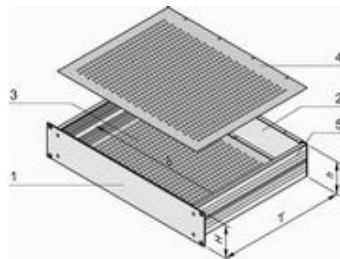

## 19" complete chassis from aluminium, perforated top cover and base plate

Photo shows 1 U

h = clear height (overall) (H - 8.1)  
 b = clear installation width = 403 mm

Part no.: 20860-632

## Features:

- Complete chassis from aluminium
- Detachable rear panel for easy machining
- 19" and ATX power supplies can be assembled in the 1 U case height up to a clearance of 35 mm
- EMC shielding of approx. 30 dB(A) at 1 GHz (without additional shielding material)
- In accordance with standard IEC 60297-3-100, -101, -105

## Technical information:

Description	Height	Height H	Depth T
Perforated top cover and base plate	4 U	177 mm	340 mm

## Delivery comprises: kit

Item	Qty	Description
1	1	Front panel, Al extrusion, 3 mm; front and rear side of front panels clear passivated
2	1	Rear panel, Al, 2 mm, etched
3	1	Base plate, perforated, Al, 1 mm
4	1	Cover plate, perforated, Al, 1 mm
5	2	Side panel, Al extrusion, raw; with grooves for threaded insert (2 × 7)
6	1	Assembly kit