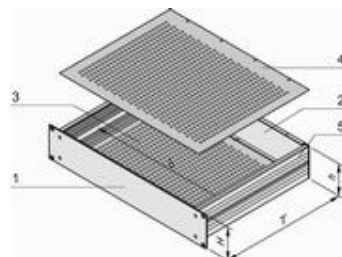

## Features:

- Complete chassis from aluminium
- Detachable rear panel for easy machining
- 19" and ATX power supplies can be assembled in the 1 U case height up to a clearance of 35 mm
- EMC shielding of approx. 30 dB(A) at 1 GHz (without additional shielding material)
- In accordance with standard IEC 60297-3-100, -101, -105

## Technical information:

Description	Height	Height H	Depth T
Perforated top cover and base plate	2 U	88.1 mm	340 mm

h = clear height (overall) (H - 8.1)  
 b = clear installation width = 403 mm