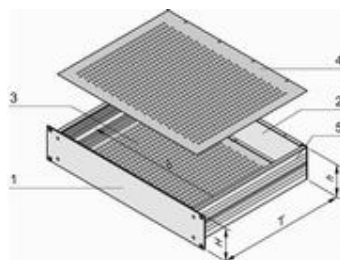

19" complete chassis from aluminium, perforated top cover and base plate

Part no.: 20860-621

Features:

- Complete chassis from aluminium
- Detachable rear panel for easy machining
- EMC shielding of approx. 30 dB(A) at 1 GHz (without additional shielding material)
- In accordance with standard IEC 60297-3-100, -101, -105
- 19" and ATX power supplies can be assembled in the 1 U case height up to a clearance of 35 mm

Add to basket

NEW PRODUCT

RoHS
COMPLIANT

h = clear height (overall) (H - 8.1)
b = clear installation width = 403 mm

Technical information:

Description	Height	Height H	Depth T
Perforated top cover and base plate	1 U	43.7 mm	220 mm

Delivery comprises: kit

Item	Qty	Description
1	1	Front panel, Al extrusion, 3 mm; front anodised, rear etched
2	1	Rear panel, Al, 2 mm, etched
3	1	Base plate, perforated, Al, 1 mm
4	1	Cover plate, perforated, Al, 1 mm
5	2	Side panel, Al extrusion, raw; with grooves for threaded insert (2 × 7)
6	1	Assembly kit