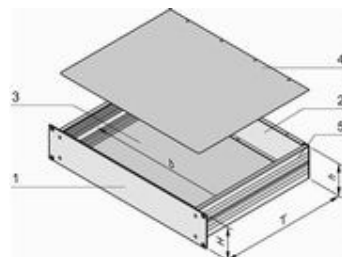

19" complete chassis from aluminium, plain top cover and base plate

Photo shows 1 U

Part no.: 20860-607

Features:

- Complete chassis from aluminium
- Detachable rear panel for easy machining
- EMC shielding of approx. 30 dB(A) at 1 GHz (without additional shielding material)
- In accordance with standard IEC 60297-3-100, -101, -105

NEW PRODUCT

Technical information:

Description	Height	Height H	Depth T
Solid top cover and base plate	3 U	132.6 mm	280 mm

h = clear height (overall) (H - 8.1 mm)

b = clear installation width = 403 mm

Downloads:

Delivery comprises: Kit

Item	Qty	Description
1	1	Front panel, Al extrusion, 3 mm; front and rear side of front panels clear passivated
2	1	Rear panel, Al, 2 mm, etched
3	1	Base plate, plain, Al, 1 mm
4	1	Cover plate, plain, Al, 1 mm
5	2	Side panel, Al extrusion, raw; with grooves for threaded insert (2 × 7)
6	1	Assembly kit