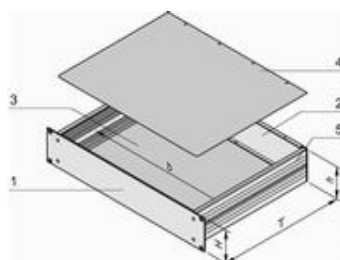

19" complete chassis from aluminium, plain top cover and base plate

Photo shows 1 U

Part no.: 20860-606

Features:

- Complete chassis from aluminium
- Detachable rear panel for easy machining
- EMC shielding of approx. 30 dB(A) at 1 GHz (without additional shielding material)
- In accordance with standard IEC 60297-3-100, -101, -105

Add to basket

NEW PRODUCT

Technical information:

Description	Height	Height H	Depth T
Solid top cover and base plate	2 U	88.1 mm	340 mm

h = clear height (overall) (H - 8.1 mm)
 b = clear installation width = 403 mm

Downloads:

3D PDF with CAD data (STEP/DWG/DXF/PDF) ([Log in](#) Required) User manual ([Log in](#) Required)EMC / HF test report ([Log in](#) Required)

To gain access to the additional information you must [Log in](#).
 If you do not yet have a user name, you may [Register here](#).

Delivery comprises: Kit

Item	Qty	Description
1	1	Front panel, Al extrusion, 3 mm; front and rear side of front panels clear passivated
2	1	Rear panel, Al, 2 mm, etched
3	1	Base plate, plain, Al, 1 mm
4	1	Cover plate, plain, Al, 1 mm
5	2	Side panel, Al extrusion, raw; with grooves for threaded insert (2 × 7)
6	1	Assembly kit