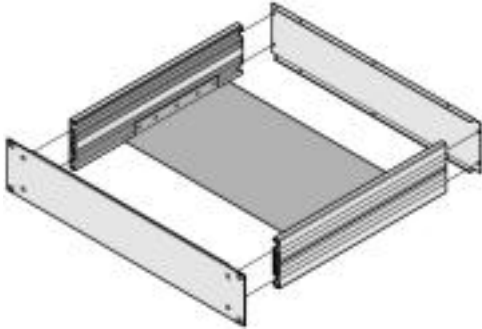

[Chassis plate](#)[Print page](#)**Article number: 20860-112**

- Chassis plates are suitable for installation of heavy -non--standardised components e.g. transformers

Delivery comprises: kit

Item	Qty	Description
1	1	Chassis plate, 2 mm aluminium
2	4	Threaded insert M3, 2 mm steel, zinc-plated
3	1	Assembly kit

Technical data:

Depth

450 mm

Notes:

- The internal mounting height is reduced by 2,5 mm
- Chassis plates can also be fitted simultaneously with internal configuration

X-ON Electronics

Largest Supplier of Electrical and Electronic Components