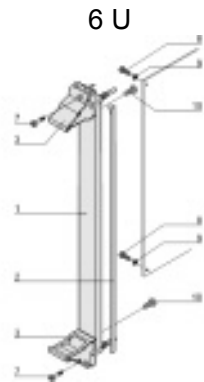

Plug-in unit in kit form for CompacPCI and VME64x applications

Illustration shows front panel
6 U, 4 HP

Dimension 3 / 6 U

Part no.: 20848-598

Features:

- Meets IEEE 1101.10 and IEC 60297-3-102 standards
- Codable to IEC 60297-3-103
- Front panel shielded, without offset
- Suitable for insertion and extraction forces up to 700 N (per pair)
- Designed for fitting of microswitches

Add to basket

Technical information:

Description	Height	Width
Front assembly	6 U	12 HP

Downloads:

- 3D PDF with CAD data (STEP) ([Log in](#) Required)
- User manual, plug-in unit IEEE ([Log in](#) Required)
- User Manual ([Log in](#) Required)

Product illustrations are exemplary illustrations and can deviate from supplied products.

User manual, coding IEEE ([Log in](#) Required)

To gain access to the additional information you must [Log in](#).
If you do not yet have a user name, you may [Register here](#).

Delivery comprises: kit

Item	Qty	Description
	6 U	
	≥8 HP	
1	1	U front profile, aluminium front: anodised; -rear: pickled
2	1	EMC seal. Core: foam Sleeve: textile cladding with CuNi coating
3	2	IEL handle with integrated alignment pin for perforated strip and guide rail Lever: plastic PC, light grey, RAL 7035 Key: plastic PC, black, RAL 9005
4	-	Printed board bracket, diecast zinc
5	-	Countersunk screw with cross recess, M 2,5 × 8, St nickel-plated
6	2	Sleeve, PA, grey
7	4	Collar screw with cross recess M 2,5 × 12,3, St, nickel-plated
8	2	Countersunk screw with cross recess, M 2,5 × 6, St nickel-plated
9	2	Washer A 2.7, St, nickel-plated
10	2	Countersunk screw with cross recess, M 2,5 × 6, St nickel-plated