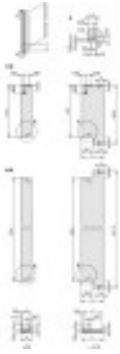

Plug-in unit in kit form for CompacPCI and VME64x applications

Illustration shows front panel
6 U, 4 HP

Dimension 3 / 6 U

Part no.: 20848-598

Features:

- Meets IEEE 1101.10 and IEC 60297-3-102 standards
- Codable to IEC 60297-3-103
- Front panel shielded, without offset
- Suitable for insertion and extraction forces up to 700 N (per pair)
- Designed for fitting of microswitches

Add to basket

Technical information:

Description	Height	Width
Front assembly	6 U	12 HP

Downloads:

- 3D PDF with CAD data (STEP) ([Log in](#) Required)
- User manual, plug-in unit IEEE ([Log in](#) Required)
- User Manual ([Log in](#) Required)

Product illustrations are exemplary illustrations and can deviate from supplied products.

User manual, coding IEEE ([Log in](#) Required)

To gain access to the additional information you must [Log in](#).
If you do not yet have a user name, you may [Register here](#).

Delivery comprises: kit

Item	Qty	Description
	6 U	
	≥8 HP	
1	1	U front profile, aluminium front: anodised; -rear: pickled
2	1	EMC seal. Core: foam Sleeve: textile cladding with CuNi coating
3	2	IEL handle with integrated alignment pin for perforated strip and guide rail Lever: plastic PC, light grey, RAL 7035 Key: plastic PC, black, RAL 9005
4	-	Printed board bracket, diecast zinc
5	-	Countersunk screw with cross recess, M 2,5 × 8, St nickel-plated
6	2	Sleeve, PA, grey
7	4	Collar screw with cross recess M 2,5 × 12,3, St, nickel-plated
8	2	Countersunk screw with cross recess, M 2,5 × 6, St nickel-plated
9	2	Washer A 2.7, St, nickel-plated
10	2	Countersunk screw with cross recess, M 2,5 × 6, St nickel-plated