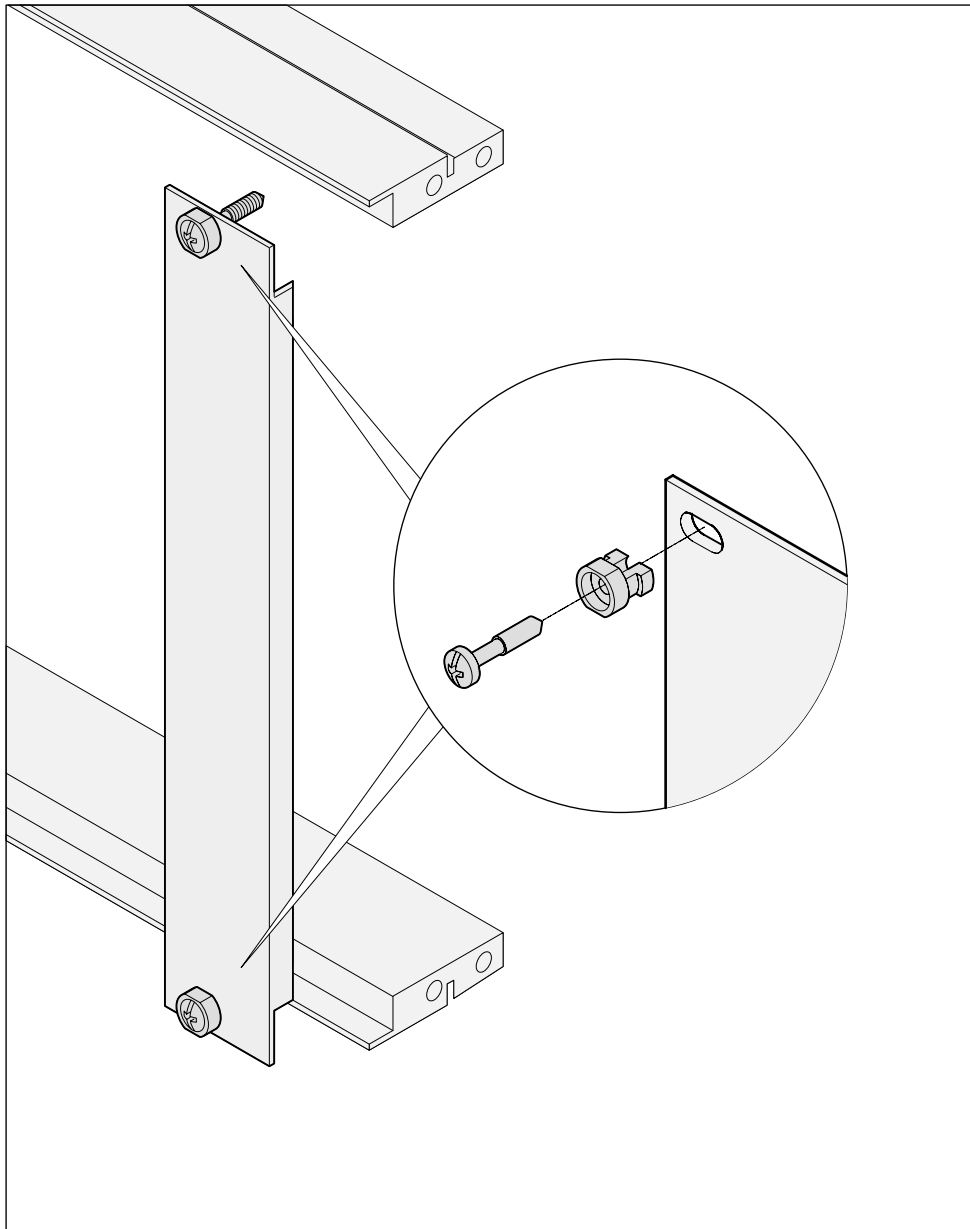

Schroff[®]

**Montageanweisung
Frontplatte-
Nippel-Halsschraube**

**Assembly instructions
Sleeve - Collar screw**

**Instructions de montage
Deilet - Vis à gorge**

60838-003

X-ON Electronics

Largest Supplier of Electrical and Electronic Components