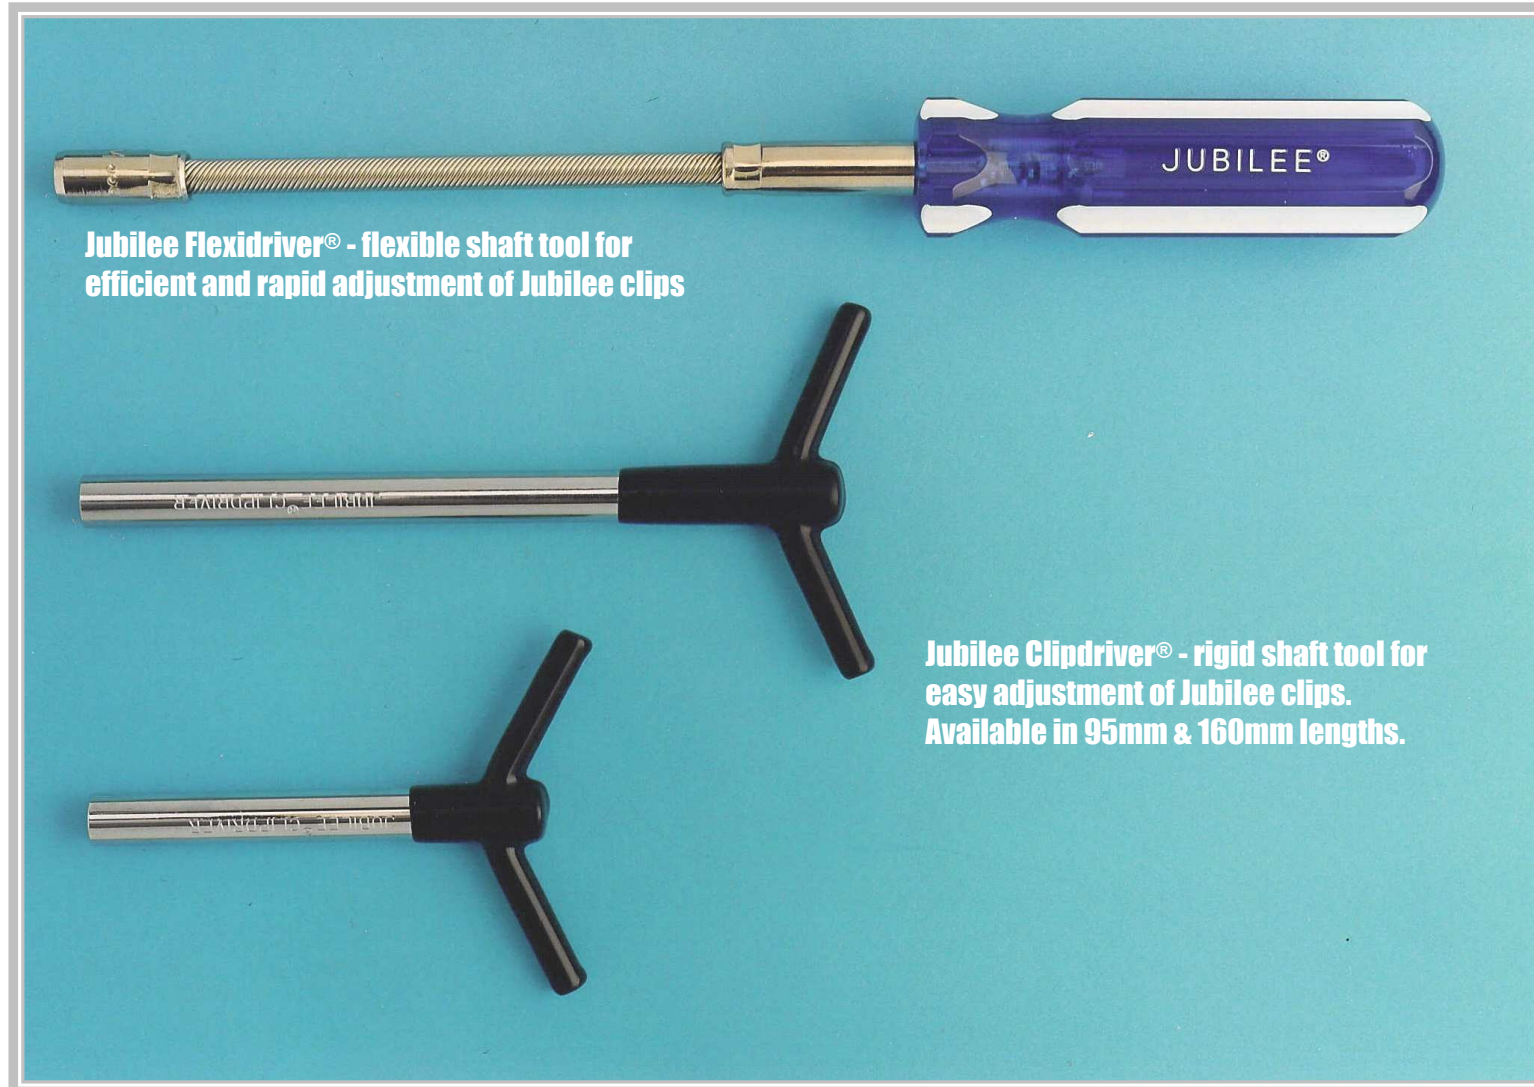

Jubilee® Driver Selection

(Top: Jubilee Flexidriver® Middle: 160mm Jubilee Clipdriver® Bottom: 95mm Jubilee Clipdriver®)

Jubilee Flexidriver® - flexible shaft tool for efficient and rapid adjustment of Jubilee clips

Jubilee Clipdriver® - rigid shaft tool for easy adjustment of Jubilee clips. Available in 95mm & 160mm lengths.

L Robinson & Co (Gillingham) Limited, Owens Way, Gads Hill, Gillingham, Kent, ME7 2RS, England.
Tel: +44 1634 281200 Fax: +44 1634 280101 Email: sales@jubileeclips.co.uk Website: www.jubileeclips.co.uk