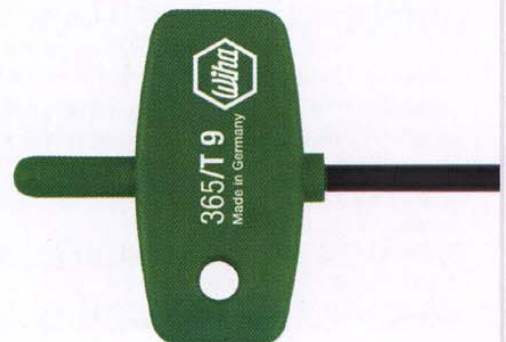

Mature handle concepts enable the use of the complete handle geometry so that it is used as a lever, offering optimum axial power transmission from the hand to the screw.

The handle design is such that the complete handle surface can be used, thus enabling optimum power transmission.

NEW: Now with handle colour-coding system:

-  Red: metric hex blades
-  Yellow: inch hex blades
-  Green: TORX® blades
-  Light green: TORX PLUS® blades

Wiha T-Handle.

The ergonomic handle shape permits powerful torque transmission from handle to blade to screw.

Wiha Flag and Key Handles.

Screwdrivers with these two special handle shapes are always used whenever replacing indexable inserts on milling heads or when carrying out high-torque adjustment work.

Thanks to the flag or key area below the shaft, it is possible to tighten or loosen screws comfortably with a delicate movement.

The cylindrical shaft of the handle is then used to quickly turn the screw in or out.

Wiha. Premium Tools
for Professionals.

Wiha T-Handle. Screwdriver.

TORX® Driver.

364 TORX® driver with T-handle.
 Blade: Chrome-vanadium steel, through hardened, chrome plated.
 Handle: Wiha T-handle.
 Application: For high torque transfer with low effort.
 Extra: ChromTop blade tip for the highest accuracy.