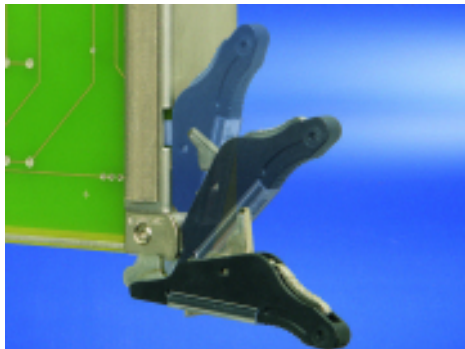

Plug-in unit kit for AdvancedTCA-IEA with die-cast end piece handles

(Delivery excludes board)

(AdvancedTCA spring-loaded IEA handle)

Part no.: 20818-161

Features:

- Schroff hot-swap handle (when open, the spring loading aids the complete opening of the handle and thus facilitates the insertion of the board)
- Front panel: Aluminum or stainless steel is reinforced by the diecast end piece (increases robustness of front panel)
- Versions for 2 microswitch types (plunger or lever contact)
- EMC textile gasket

Add to basket

FRONT PANEL **RoHS**
EXPRESS COMPLIANT

Technical information:

Description	Height	Width
Stainless steel, with AdvancedTCA-IEA handle (lever type)	8 U	6 HP

Delivery comprises: (Kit)

Item	Qty	Description

Handle with lever contact
(lever style)

Product illustrations are exemplary illustrations and can deviate from supplied products.

1	1	Front panel
3	2	Die-cast end piece, alignment pin, M3 (20818-164) knurled screws
2	1	Bottom IEA handle incl. bearing, spring-loaded (pre-mounted with transportation lock)
4	1	Top IEA handle incl. bearing, spring-loaded (pre-mounted with transportation lock)
5	1	EMC sealing, length 299 mm
6	1	Assembly kit and user manual

Accessories:

Part no.	Description	
20818-140	AdvancedTCA handle (IEA) design element Plastic, transparent, to clip on, for customers' logos, UL 94 V-0, PU 10 pcs	Add to basket

Note:

- Front panels with copper-beryllium gasket (CuBe) available on request
- Front panels with board cover on request
- With its front panel service Schroff offers extensive modification options, including custom cut-outs, foils and screen printing, **www.frontpanelexpress.eu**
- Intuitive Ergonomic Aesthetic = IEA handle