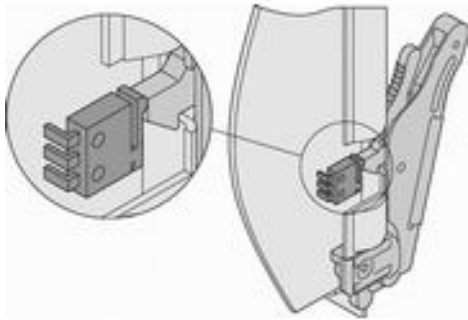

Plug-in unit kit for AdvancedTCA-IEA with die-cast end piece handles

(Delivery excludes board)

(AdvancedTCA spring-loaded IEA handle)

Part no.: 20818-161

Features:

- Schroff hot-swap handle (when open, the spring loading aids the complete opening of the handle and thus facilitates the insertion of the board)
- Front panel: Aluminum or stainless steel is reinforced by the diecast end piece (increases robustness of front panel)
- Versions for 2 microswitch types (plunger or lever contact)
- EMC textile gasket

Add to basket

FRONT PANEL **RoHS**
EXPRESS COMPLIANT

Technical information:

Description	Height	Width
Stainless steel, with AdvancedTCA-IEA handle (lever type)	8 U	6 HP

Delivery comprises: (Kit)

Item	Qty	Description

Handle with lever contact
(lever style)

Product illustrations are exemplary illustrations and can deviate from supplied products.

1	1	Front panel
3	2	Die-cast end piece, alignment pin, M3 (20818-164) knurled screws
2	1	Bottom IEA handle incl. bearing, spring-loaded (pre-mounted with transportation lock)
4	1	Top IEA handle incl. bearing, spring-loaded (pre-mounted with transportation lock)
5	1	EMC sealing, length 299 mm
6	1	Assembly kit and user manual

Accessories:

Part no.	Description	
20818-140	AdvancedTCA handle (IEA) design element Plastic, transparent, to clip on, for customers' logos, UL 94 V-0, PU 10 pcs	Add to basket

Note:

- Front panels with copper-beryllium gasket (CuBe) available on request
- Front panels with board cover on request
- With its front panel service Schroff offers extensive modification options, including custom cut-outs, foils and screen printing, **www.frontpanelexpress.eu**
- Intuitive Ergonomic Aesthetic = IEA handle