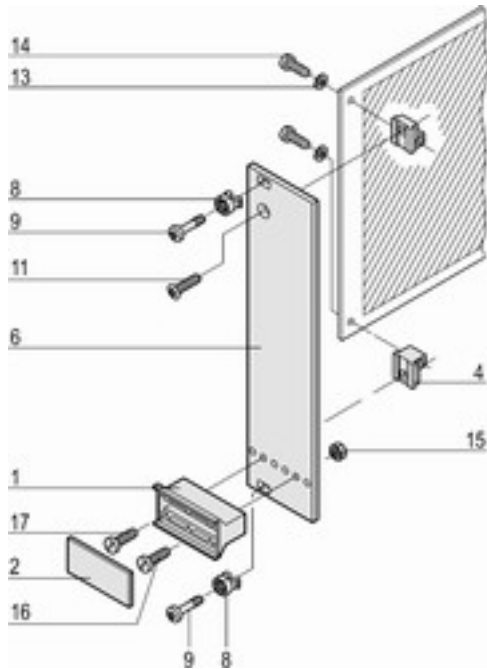

Plug-in units type 2 with trapezoid handle, unshielded, kit
[Print page](#)

3 U

Article number: 20818-023

- Front panel unshielded
- Handle without extraction function

Delivery comprises: kit

Item	Qty	Description
1	1	Plastic handle, trapezium shape, PPE, grey
2	1	Identification plate, Al, 1.5 mm, anodised, cut edges plain
4	2	Printed board bracket, Zn, die-cast
6	1	Front panel for trapezium shaped handle, front anodised, rear iridescent green chromated
8	2	Sleeve, PA, grey, up to 7 HP front panel width
8	4	Sleeve, PA, grey, from 8 HP front panel width
9	2	Pozidrive/slotted collar screw, St, nickel-plated, M2.5 x 11 and 12.3, up to 7 HP front panel width
9	4	Pozidrive/slotted collar screw, St, nickel-plated, M2.5 x 11 and 12.3, from 8 HP front panel width
11	1	Raised countersunk screw, St, nickel-plated, M2.5 x 8
13	2	Washer, A2.7, DIN 125
14	2	Flathead screw, St, nickel-plated, M2.5 x 10
15	1	Hexagon nut, St, nickel-plated, M2.5
16	1	Flathead screw, St, nickel-plated, M2.5 x 12
17	1	Flathead screw, St, nickel-plated, M2.5 x 16

Technical data:

Description	Height	Width	Height B
Plug-in unit with cantilever handle (kit)	3 U	10 HP	0 mm

Further Information:

	Download CAD data in DWG format Download CAD data in DXF format
	User Manual