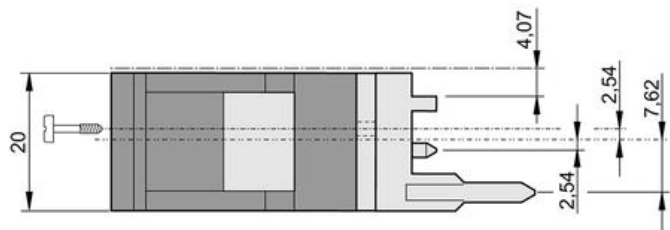

Standard:

- CompactPCI
- VME64x

Individual Component Type:

Handle

Product family:

Plug-in units

Delivery Includes:

assembled

Delivery Comprises:

Item	Quantity	Description
1	1	Zn die-cast with integrated alignment pin for perforated strip and IEEE 1101.10 guide rail
2	1	Lever, plastic PC, UL 94 V-0
3	1	Key, plastic PC, UL 94 V-0
4	1	Pozidrive collar screw, M2.5 x 12.3, St, nickel-plated
5	1	Pan head screw with Torx, M2.5 x 7, St, nickel-plated

Bottom handle

Upper handle

Technical Data

Catalog Number	20817-622
Qty	PU 10 pieces
Material	Plastic Lever, die-cast zinc base, UL 94 V-0
Finish	Lever: light grey, RAL 7035 Key: black, RAL 9005
Configuration	3 U Bottom Rear IO / 6 U Top Front / 6 U Bottom Rear I/O