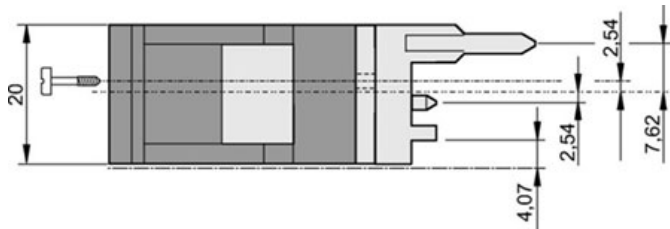

Standard:

- CompactPCI
- VME64x

Individual Component Type:

Handle

Product family:

Plug-in units

Delivery Includes:

assembled

Delivery Comprises:

Item	Quantity	Description
1	1	Zn die-cast with integrated alignment pin for perforated strip and IEEE 1101.10 guide rail
2	1	Lever, plastic PC, UL 94 V-0
3	1	Key, plastic PC, UL 94 V-0
4	1	Pozidrive collar screw, M2.5 x 12.3, St, nickel-plated
5	1	Pan head screw with Torx, M2.5 x 7, St, nickel-plated

Bottom handle

Upper handle

Technical Data

Catalog Number	20817-622
Qty	PU 10 pieces
Material	Plastic Lever, die-cast zinc base, UL 94 V-0
Finish	Lever: light grey, RAL 7035 Key: black, RAL 9005
Configuration	3 U Bottom Rear IO / 6 U Top Front / 6 U Bottom Rear I/O