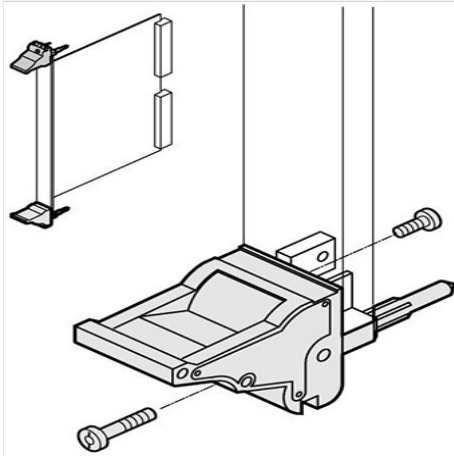

Schroff

Inserter/extractor handle, type IEL, grey, top (Rear I/O bottom)

Catalog Number: 20817-622

- in accordance with IEEE 1101.10 and IEC 60297-3-102
- with locking
- suitable for insertion and extraction forces up to 700 N (per pair)
- suitable for fitting of microswitches
- block die-cast zinc, nickel plated
- with integrated alignment pin for perforated strip
- codable to IEEE 1101.10 and IEC 60297-3-103
- lever/key UL 94 V-0
- slotted Pozidrive collar screw, M2.5 x 12.3, St, nickel-plated
- panhead screw with Torx, M2.5 x 7, St, nickel-plated

Delivery Comprises:

Item	Quantity	Description
1	1	Zn die-cast with integrated alignment pin for perforated strip and IEEE 1101.10 guide rail
2	1	Lever, plastic PC, UL 94 V-0
3	1	Key, plastic PC, UL 94 V-0
4	1	Pozidrive collar screw, M2.5 x 12.3, St, nickel-plated
5	1	Pan head screw with Torx, M2.5 x 7, St, nickel-plated

Bottom handle

Upper handle

Technical Data

Catalog Number	20817-622
Qty	PU 10 pieces
Material	Plastic Lever, die-cast zinc base, UL 94 V-0
Finish	Lever: light grey, RAL 7035 Key: black, RAL 9005
Configuration	3 U Bottom Rear IO / 6 U Top Front / 6 U Bottom Rear I/O