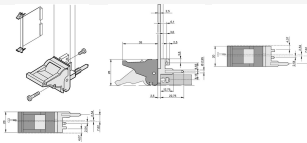

Schroff

Inserter/extractor handle, type IEL, grey, top (Rear I/O bottom)

Catalog Number: 20817-622

- in accordance with IEEE 1101.10 and IEC 60297-3-102
- with locking
- suitable for insertion and extraction forces up to 700 N (per pair)
- suitable for fitting of microswitches
- block die-cast zinc, nickel plated
- with integrated alignment pin for perforated strip
- codable to IEEE 1101.10 and IEC 60297-3-103
- lever/key UL 94 V-0
- slotted Pozidrive collar screw, M2.5 x 12.3, St, nickel-plated
- panhead screw with Torx, M2.5 x 7, St, nickel-plated

Other Views

Description

Specification:

- IEC 60297-3-103
- IEEE 1101.10
- IEC 60297-3-102

Handle:

IEL

Type:

Individual Components

Delivery Comprises:

Item	Quantity	Description
1	1	Zn die-cast with integrated alignment pin for perforated strip and IEEE 1101.10 guide rail
2	1	Lever, plastic PC, UL 94 V-0
3	1	Key, plastic PC, UL 94 V-0
4	1	Pozidrive collar screw, M2.5 x 12.3, St, nickel-plated
5	1	Pan head screw with Torx, M2.5 x 7, St, nickel-plated

Bottom handle

Upper handle

Technical Data

Catalog Number	20817-622
Qty	PU 10 pieces
Material	Plastic Lever, die-cast zinc base, UL 94 V-0
Finish	Lever: light grey, RAL 7035 Key: black, RAL 9005
Configuration	3 U Bottom Rear IO / 6 U Top Front / 6 U Bottom Rear I/O