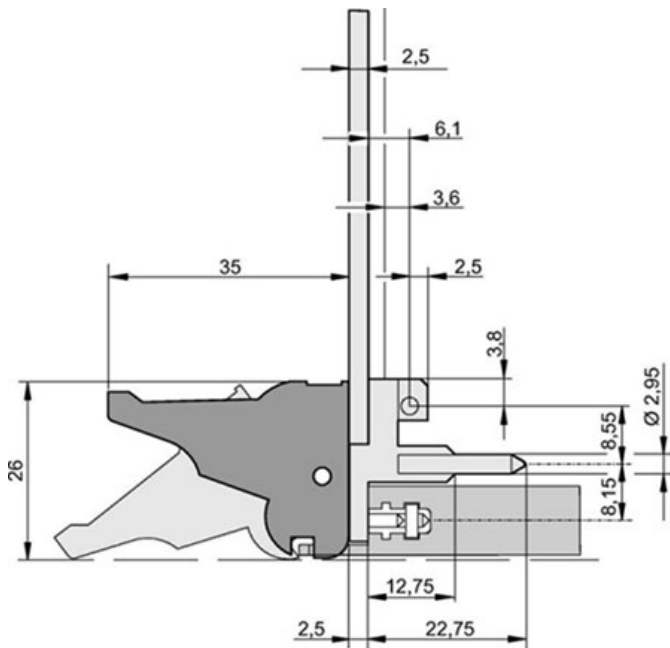

Schroff

Inserter/extractor handle, type IEL, grey, top (Rear I/O bottom)

Catalog Number: 20817-622

- in accordance with IEEE 1101.10 and IEC 60297-3-102
- with locking
- suitable for insertion and extraction forces up to 700 N (per pair)
- suitable for fitting of microswitches
- block die-cast zinc, nickel plated
- with integrated alignment pin for perforated strip
- codable to IEEE 1101.10 and IEC 60297-3-103
- lever/key UL 94 V-0
- slotted Pozidrive collar screw, M2.5 x 12.3, St, nickel-plated
- panhead screw with Torx, M2.5 x 7, St, nickel-plated

Standard:

- CompactPCI
- VME64x

Individual Component Type:

Handle

Product family:

Plug-in units

Delivery Includes:

assembled

Delivery Comprises:

Item	Quantity	Description
1	1	Zn die-cast with integrated alignment pin for perforated strip and IEEE 1101.10 guide rail
2	1	Lever, plastic PC, UL 94 V-0
3	1	Key, plastic PC, UL 94 V-0
4	1	Pozidrive collar screw, M2.5 x 12.3, St, nickel-plated
5	1	Pan head screw with Torx, M2.5 x 7, St, nickel-plated

Bottom handle

Upper handle

Technical Data

Catalog Number	20817-622
Qty	PU 10 pieces
Material	Plastic Lever, die-cast zinc base, UL 94 V-0
Finish	Lever: light grey, RAL 7035 Key: black, RAL 9005
Configuration	3 U Bottom Rear IO / 6 U Top Front / 6 U Bottom Rear I/O