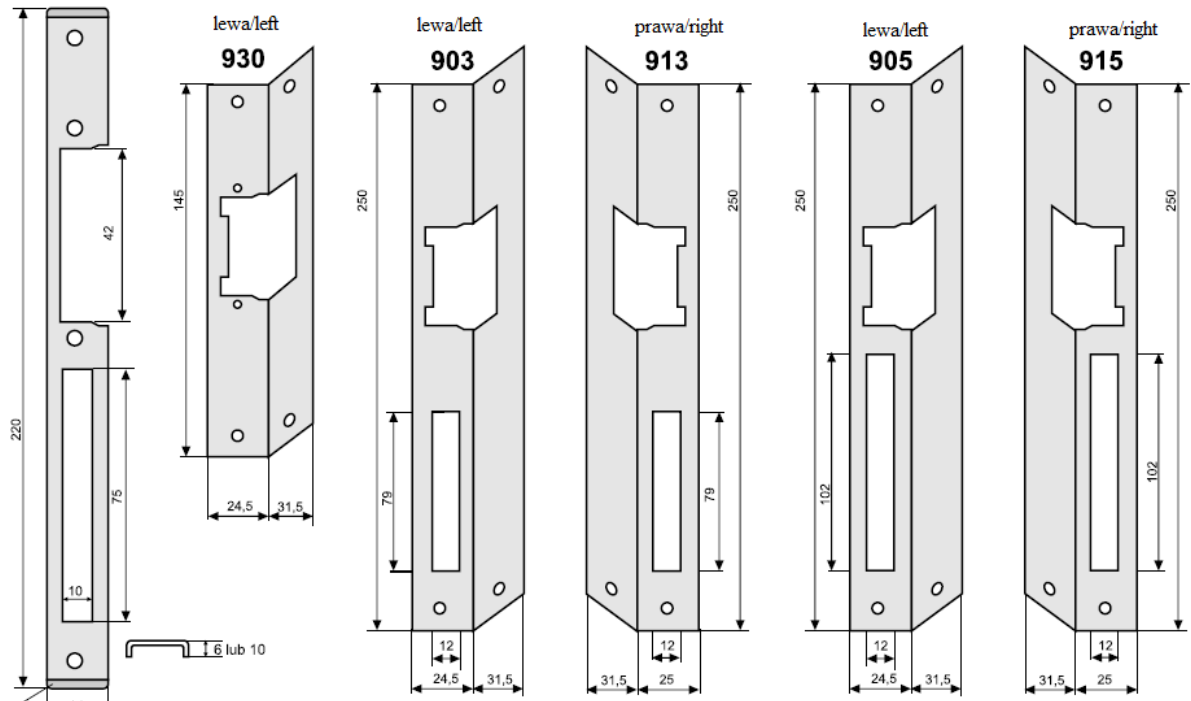

CE 196E/6U

zaślepka w zestawie
cap in set

X-ON Electronics

Largest Supplier of Electrical and Electronic Components

Click to view similar products for [Sensor Fixings & Accessories](#) category:

Click to view products by [Lockpol](#) manufacturer: