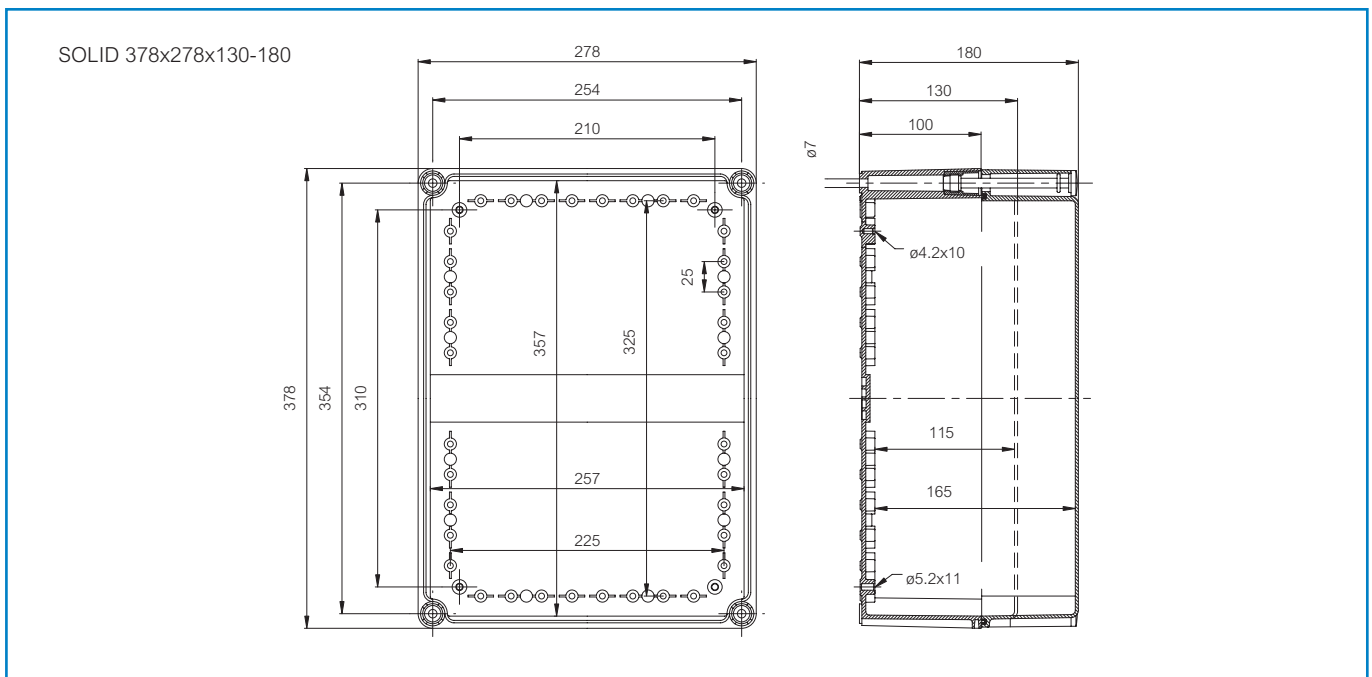

SOLID PC 3828 13 T

Sample photo

Order symbol: PC 3828 13 T
Product nbr: 5330063
Description: Enclosure, PC
Remarks: Transparent cover

EAN: 6418074005557
El. number:
 Finland: 3423817
 Italy: 7402050
 Sweden: 2539452
 Norway:

Including: Base with screws for mounting plate/DIN-rail, cover with PUR gasket and polyamide cover screws.

Dimensions:		Length	Width	Height	Rating:
mm:		378	278	130	Ingress Protection (EN 60529): IP 66/67
inch:		14.9	10.9	5.1	Impact Resistance (EN 62262): IK 08/09
Materials:					Electrical insulation: Totally insulated
Material:		Polycarbonate			Halogen free (DIN/VDE 0472, Part 815): Yes
Base colour:		RAL 7035			UV resistance: UL 508
Cover colour:		Clear transparent			Flammability Rating (UL 746 C 5): UL 746C 5V
Cover screws material:		Polyamide			Glow Wire Test (IEC 695-2-1) °C: 960
Cover screws colour:		Grey			NEMA Class: NEMA 1, 3, 3S, 4, 4X, 6, 6P, 12
Gasket material:		Polyurethane			
Temperatures:					Certificates:
Short term:		-40 ... 120 °C			Underwriters Laboratories
Continuous:		-40 ... 80 °C			Fimko
Short term:		-40 ... 250 °F			Europe EN 62208: 2003
Continuous:		-40 ... 175 °F			UL Canada
Accessories:					Gost R
EKPVT		Mounting plate			
EKPXT		Mounting plate Pertinax			
EKV 22		DIN-35 Mounting rail			
EKV 32		DIN-35 Mounting rail			
EKPZR		Extension frame			