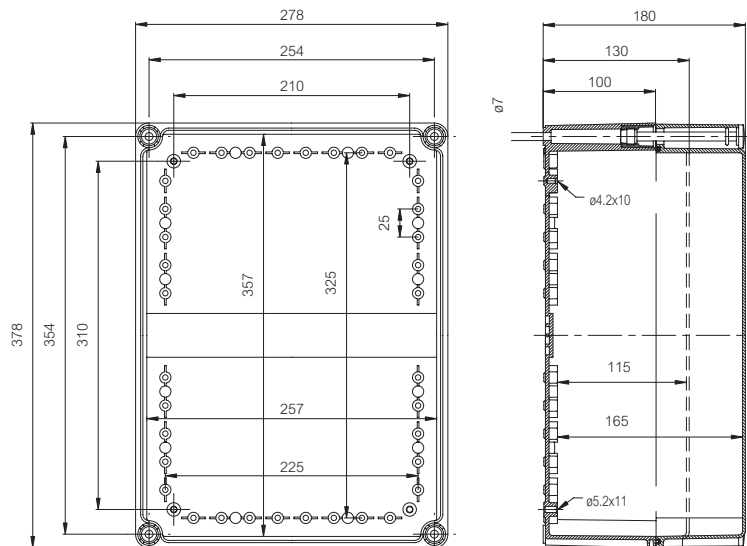

**SOLID PC 3828 18 T**

Sample photo

**Order symbol:** PC 3828 18 T  
**Product nbr:** 5330073  
**Description:** Enclosure, PC  
**Remarks:** Transparent cover

**EAN:** 6418074005571  
**El. number:**  
 Finland: 3423819  
 Italy: 7402055  
 Sweden: 2539454

Including: Base with screws for mounting plate/DIN-rail, cover with PUR gasket and polyamide cover screws.

Dimensions:		Length	Width	Height	Rating:
<b>mm:</b>		378	278	180	Ingress Protection (EN 60529): IP 66/67
<b>inch:</b>		14.9	10.9	7.1	Impact Resistance (EN 62262): IK 08/09
<b>Materials:</b>					Electrical insulation: Totally insulated
<b>Material:</b>		Polycarbonate			Halogen free (DIN/VDE 0472, Part 815): Yes
<b>Base colour:</b>		RAL 7035			UV resistance: UL 508
<b>Cover colour:</b>		Clear transparent			Flammability Rating (UL 746 C 5): UL 746C 5V
<b>Cover screws material:</b>		Polyamide			Glow Wire Test (IEC 695-2-1) °C: 960
<b>Cover screws colour:</b>		Grey			NEMA Class: NEMA 1, 3, 3S, 4, 4X, 6, 6P, 12
<b>Gasket material:</b>		Polyurethane			
<b>Temperatures:</b>					<b>Certificates:</b>
<b>Short term:</b>		-40 ... 120 °C			Underwriters Laboratories
<b>Continuous:</b>		-40 ... 80 °C			Fimko
<b>Short term:</b>		-40 ... 250 °F			Europe EN 62208: 2003
<b>Continuous:</b>		-40 ... 175 °F			UL Canada
<b>Accessories:</b>					Gost R
EKPVT		Mounting plate			
EKPXT		Mounting plate Pertinax			
EKV 22		DIN-35 Mounting rail			
EKV 32		DIN-35 Mounting rail			
EKPZR		Extension frame			