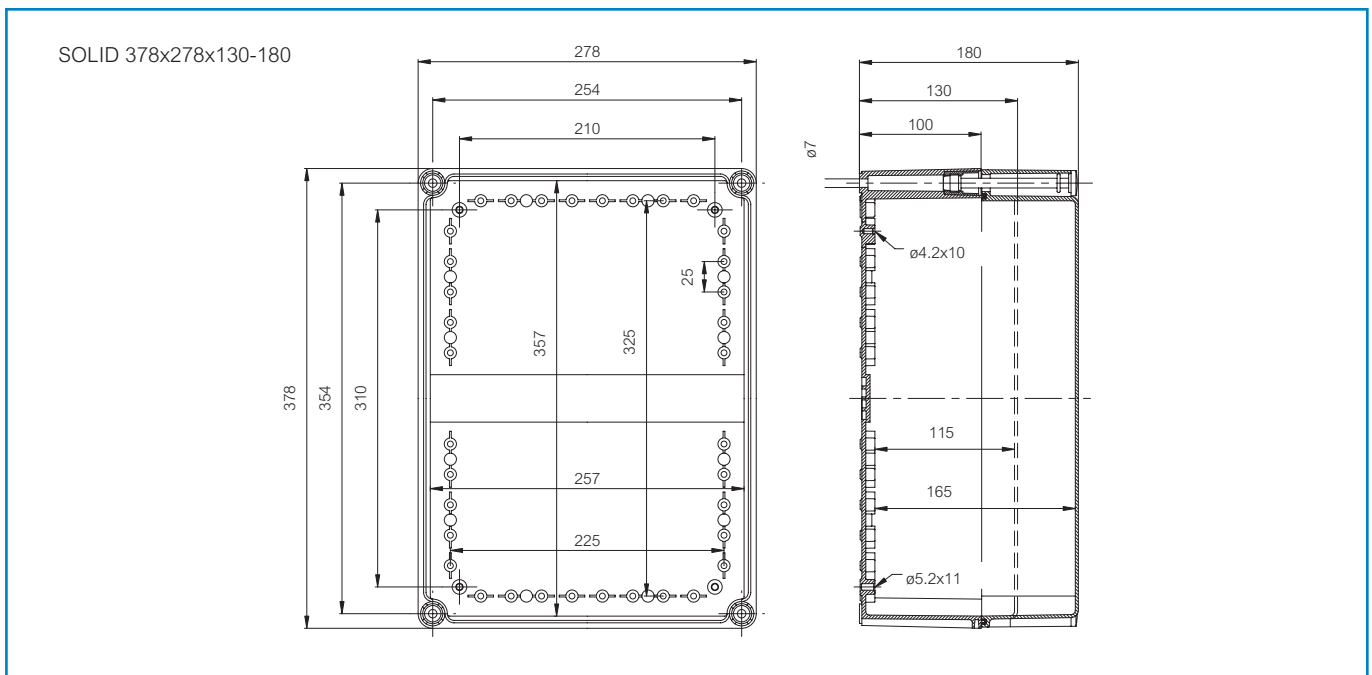

SOLID PC 3828 13 G

Sample photo

Order symbol: PC 3828 13 G
Product nbr: 5330363
Description: Enclosure, PC
Remarks: Grey cover

EAN: 6418074005564
El. number:
Finland: 3423717
Italy: 7401050
Sweden: 2539422
Norway:

Including: Base with screws for mounting plate/DIN-rail, cover with PUR gasket and polyamide cover screws.

Dimensions:		Length	Width	Height	Rating:
mm:		378	278	130	Ingress Protection (EN 60529): IP 66/67
inch:		14.9	10.9	5.1	Impact Resistance (EN 62262): IK 08/09
Materials:					Electrical insulation: Totally insulated
Material:		Polycarbonate			Halogen free (DIN/VDE 0472, Part 815): Yes
Base colour:		RAL 7035			UV resistance: UL 508
Cover colour:		RAL 7035			Flammability Rating (UL 746 C 5): UL 746C 5V
Cover screws material:		Polyamide			Glow Wire Test (IEC 695-2-1) °C: 960
Cover screws colour:		Grey			NEMA Class: NEMA 1, 3, 3S, 4, 4X, 6, 6P, 12
Gasket material:		Polyurethane			
Temperatures:					Certificates:
Short term:		-40 ... 120 °C			Underwriters Laboratories
Continuous:		-40 ... 80 °C			Fimko
Short term:		-40 ... 250 °F			Europe EN 62208: 2003
Continuous:		-40 ... 175 °F			
Accessories:					
EKPVT		Mounting plate			
EKPXT		Mounting plate Pertinax			
EKV 22		DIN-35 Mounting rail			
EKV 32		DIN-35 Mounting rail			
EKPZR		Extension frame			