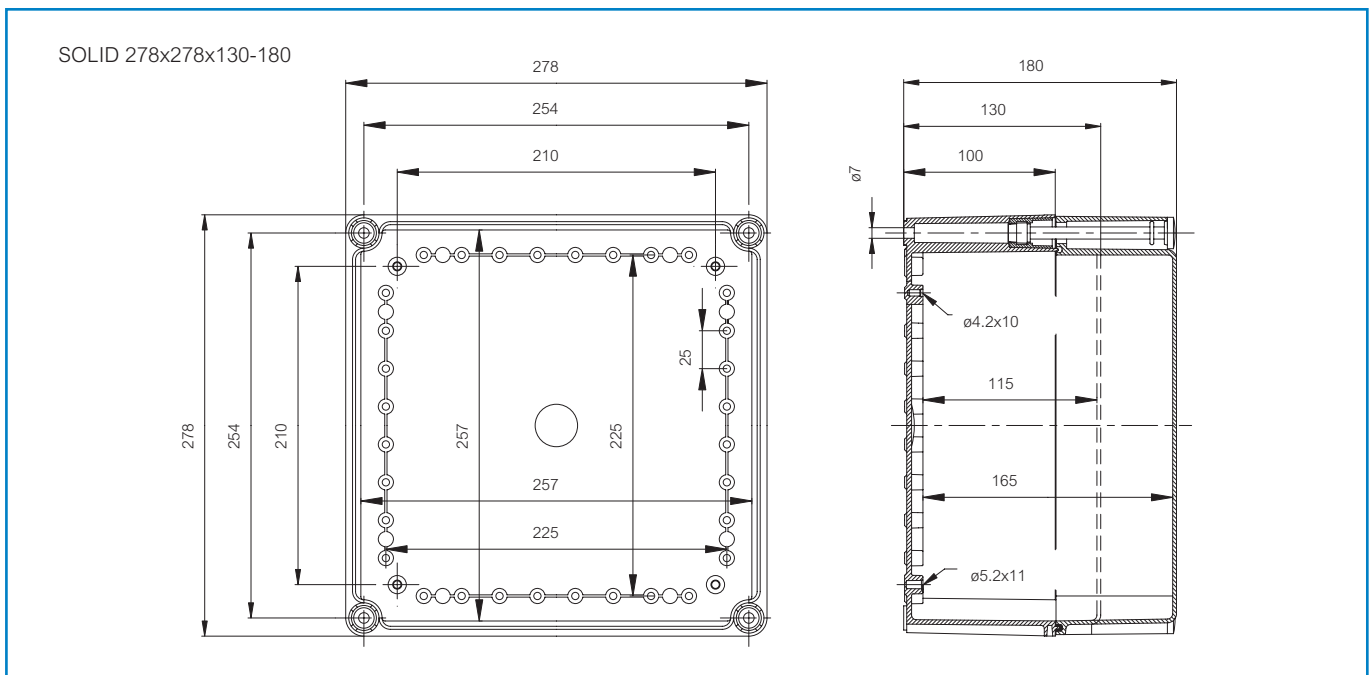

SOLID PC 2828 18 G

Sample photo

Order symbol: PC 2828 18 G
Product nbr: 5330372
Description: Enclosure, PC
Remarks: Grey cover

EAN: 6418074005540
EI. number:
Finland: 3423715
Italy: 7401045
Sweden: 2539420
Norway:

Including: Base with screws for mounting plate/DIN-rail, cover with PUR gasket and polyamide cover screws.

Dimensions:		Length	Width	Height	Rating:
mm:		278	278	180	Ingress Protection (EN 60529): IP 66/67
inch:		10.9	10.9	7.1	Impact Resistance (EN 62262): IK 08/09
Materials:					Electrical insulation: Totally insulated
Material:		Polycarbonate			Halogen free (DIN/VDE 0472, Part 815): Yes
Base colour:		RAL 7035			UV resistance: UL 508
Cover colour:		RAL 7035			Flammability Rating (UL 746 C 5): UL 746C 5V
Cover screws material:		Polyamide			Glow Wire Test (IEC 695-2-1) °C: 960
Cover screws colour:		Grey			NEMA Class: NEMA 1, 3, 3S, 4, 4X, 6, 6P, 12
Gasket material:		Polyurethane			
Temperatures:					Certificates:
Short term:		-40 ... 120 °C			Underwriters Laboratories
Continuous:		-40 ... 80 °C			Fimko
Short term:		-40 ... 250 °F			Europe EN 62208: 2003
Continuous:		-40 ... 175 °F			
Accessories:					
EKOVT		Mounting plate			
EKOXT		Mounting plate Pertinax			
EKV 22		DIN-35 Mounting rail			
EKOZR		Extension frame			