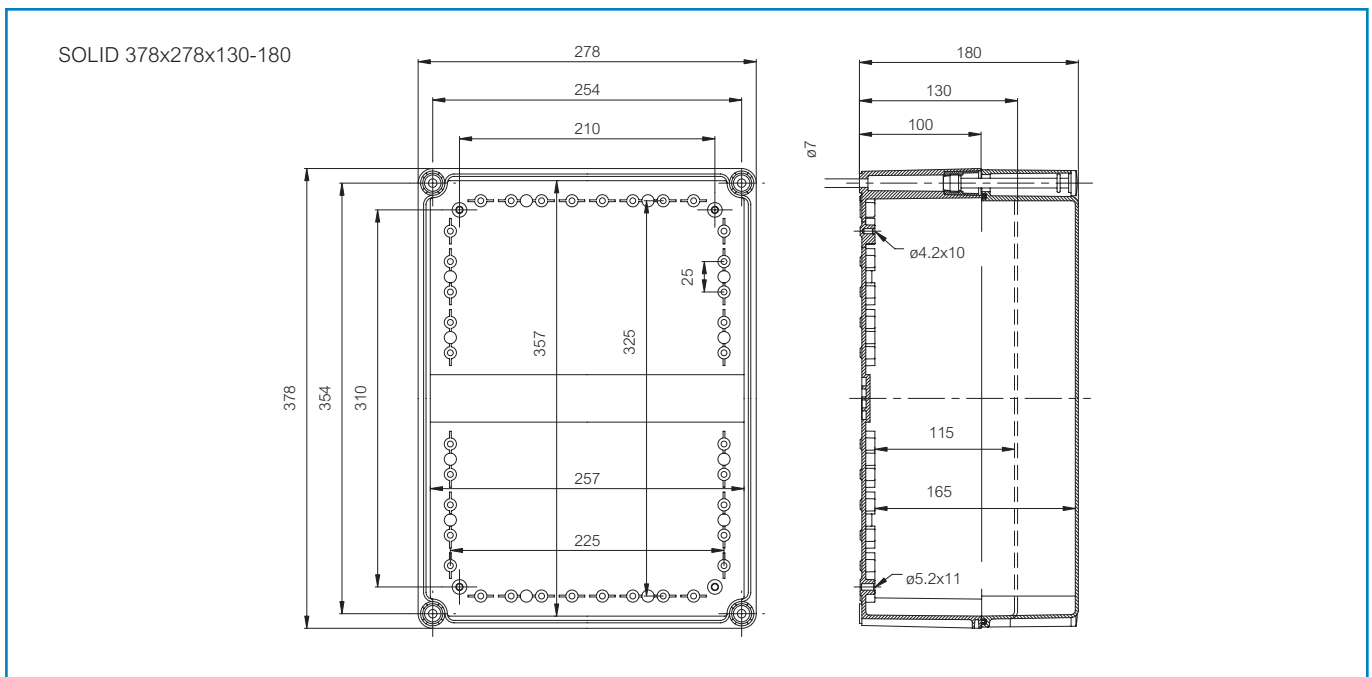

SOLID PC 3828 18 G

Sample photo

Order symbol: PC 3828 18 G
Product nbr: 5330373
Description: Enclosure, PC
Remarks: Grey cover

EAN: 6418074005588
EI. number:
Finland: 3423719
Italy: 7401055
Sweden: 2539424
Norway: 2536329

Including: Base with screws for mounting plate/DIN-rail, cover with PUR gasket and polyamide cover screws.

Dimensions:		Length	Width	Height	Rating:
mm:		378	278	180	Ingress Protection (EN 60529): IP 66/67
inch:		14.9	10.9	7.1	Impact Resistance (EN 62262): IK 08/09
Materials:					Electrical insulation: Totally insulated
Material:		Polycarbonate			Halogen free (DIN/VDE 0472, Part 815): Yes
Base colour:		RAL 7035			UV resistance: UL 508
Cover colour:		RAL 7035			Flammability Rating (UL 746 C 5): UL 746C 5V
Cover screws material:		Polyamide			Glow Wire Test (IEC 695-2-1) °C: 960
Cover screws colour:		Grey			NEMA Class: NEMA 1, 3, 3S, 4, 4X, 6, 6P, 12
Gasket material:		Polyurethane			Certificates:
Temperatures:					Underwriters Laboratories
Short term:		-40 ... 120 °C			Fimko
Continuous:		-40 ... 80 °C			Europe EN 62208: 2003
Short term:		-40 ... 250 °F			
Continuous:		-40 ... 175 °F			
Accessories:					
EKPVT		Mounting plate			
EKPXT		Mounting plate Pertinax			
EKV 22		DIN-35 Mounting rail			
EKV 32		DIN-35 Mounting rail			
EKPZR		Extension frame			