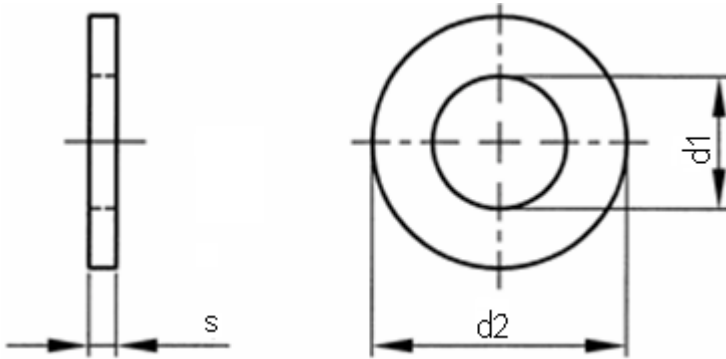

Form A Washers

Features:

- DIN 125 A form A grade A2 (18 / 8) stainless steel washers
- Standard washer for protection of mating material and spreading the clamp load
- Corrosion resistant under normal atmospheric conditions

Dimensions : Millimetres

Specifications:

Material : Steel 140 HV
DIN : 125 A

Specification Table

For Nominal Size	d1	d2	s	Part Number
M2	2.2	5	0.3	D01107
M2.5	2.7	6	0.5	D01108
M3	3.2	7		D01109
M4	4.3	9	0.8	D01111
M5	5.3	10	1	D01112
M6	6.4	12	1.6	D01113
M8	8.4	16		D01114
M10	10.5	20	2	D01115

Dimensions : Millimetres

Important Notice : This data sheet and its contents (the "Information") belong to the members of the Premier Farnell group of companies (the "Group") or are licensed to it. No licence is granted for the use of it other than for information purposes in connection with the products to which it relates. No licence of any intellectual property rights is granted. The Information is subject to change without notice and replaces all data sheets previously supplied. The Information supplied is believed to be accurate but the Group assumes no responsibility for its accuracy or completeness, any error in or omission from it or for any use made of it. Users of this data sheet should check for themselves the Information and the suitability of the products for their purpose and not make any assumptions based on information included or omitted. Liability for loss or damage resulting from any reliance on the Information or use of it (including liability resulting from negligence or where the Group was aware of the possibility of such loss or damage arising) is excluded. This will not operate to limit or restrict the Group's liability for death or personal injury resulting from its negligence. TENMA™ is the registered trademark of the Group. © Premier Farnell plc 2012.