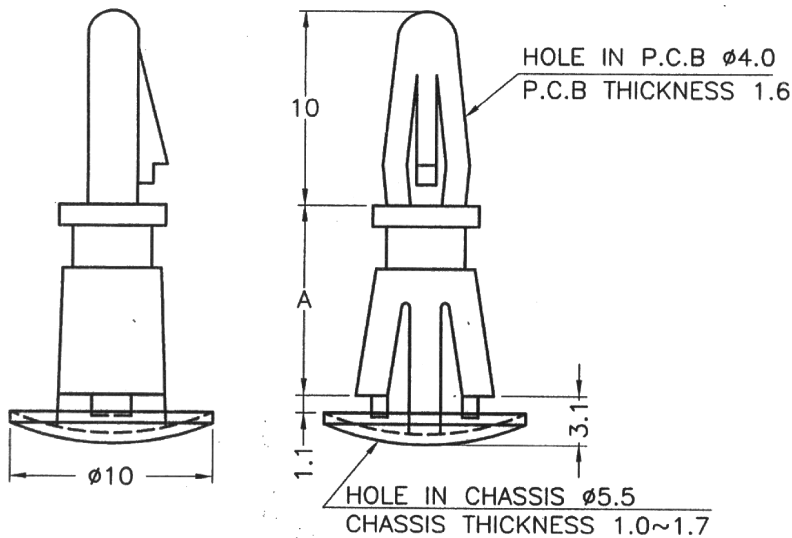

PCB Spacer Support

Specifications:

Spacer Material	: Nylon 6.6
Bore Dia. Nom	: 4mm
Colour	: White
Thread Length	: 10mm

Dimensions : Millimetres

Part Number Table

Description	Overall Length (mm)	Part Number
PCB Spacer Support, Nylon 6.6, Natural	10	D01451
	3	D01452
	12.7	D01453