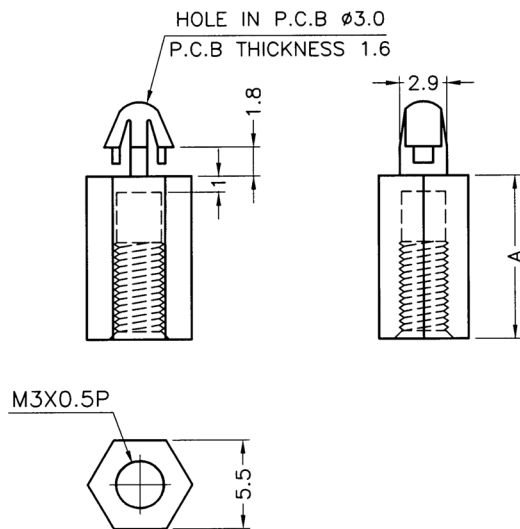

PCB Spacer Support

Specifications:

Spacer Material : Nylon 6.6
 Colour : White
 External Dia. : 5.5mm

A (mm)	Part Number
6	D01464
7	D01465
8	D01466

Dimensions : Millimetres

Part Number Table

Description	Part Number
PCB Spacer Support, Nylon 6.6, Natural	D01464
PCB Spacer Support, Nylon 6.6, Natural	D01465
PCB Spacer Support, Nylon 6.6, Natural	D01466