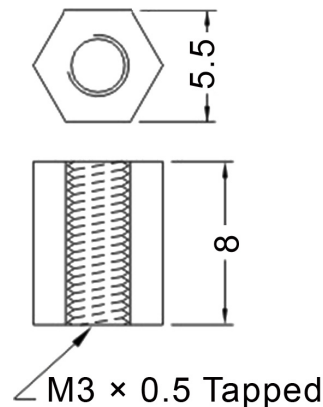

# Hex Threaded Spacer

pro-SIGNAL

## Specifications:

Thread Size - Metric	: M3
Spacer Material	: Nylon 6.6 (Polyamide 6.6)
Colour	: Natural
External Diameter	: 5.5mm
Overall Length	: 8mm
Thread Length	: 0.5mm

Dimensions : Millimetres

## Part Number Table

Description	Part Number
Hex Threaded Spacer, Nylon 6.6, Natural	D01488

**Important Notice** : This data sheet and its contents (the "Information") belong to the members of the Premier Farnell group of companies (the "Group") or are licensed to it. No licence is granted for the use of it other than for information purposes in connection with the products to which it relates. No licence of any intellectual property rights is granted. The Information is subject to change without notice and replaces all data sheets previously supplied. The Information supplied is believed to be accurate but the Group assumes no responsibility for its accuracy or completeness, any error in or omission from it or for any use made of it. Users of this data sheet should check for themselves the Information and the suitability of the products for their purpose and not make any assumptions based on information included or omitted. Liability for loss or damage resulting from any reliance on the Information or use of it (including liability resulting from negligence or where the Group was aware of the possibility of such loss or damage arising) is excluded. This will not operate to limit or restrict the Group's liability for death or personal injury resulting from its negligence. pro-SIGNAL is the registered trademark of the Group. © Premier Farnell plc 2012.