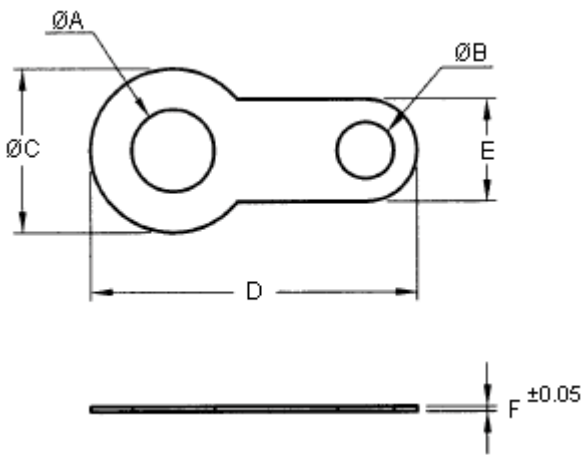

Ground Terminal

DURATOOL

Brass - Nickel Plated

Specification Table

Description	A	B	C	D	E	F	Part Number
Ground Terminal	3.2	2.1	6.4	12.6	4	0.25	D01499
Ground Terminal	5.2	2.1	9.9	19.6	5.1	0.3	D01500
Ground Terminal	8.3	1.9	10	15	4	0.3	D01501
Ground Terminal	9.7	2	13	21.5	4	0.4	D01502

Dimensions : Millimetres

Important Notice : This data sheet and its contents (the "Information") belong to the members of the Premier Farnell group of companies (the "Group") or are licensed to it. No licence is granted for the use of it other than for information purposes in connection with the products to which it relates. No licence of any intellectual property rights is granted. The Information is subject to change without notice and replaces all data sheets previously supplied. The Information supplied is believed to be accurate but the Group assumes no responsibility for its accuracy or completeness, any error in or omission from it or for any use made of it. Users of this data sheet should check for themselves the Information and the suitability of the products for their purpose and not make any assumptions based on information included or omitted. Liability for loss or damage resulting from any reliance on the Information or use of it (including liability resulting from negligence or where the Group was aware of the possibility of such loss or damage arising) is excluded. This will not operate to limit or restrict the Group's liability for death or personal injury resulting from its negligence. DURATOOL is the registered trademark of the Group. © Premier Farnell plc 2011.