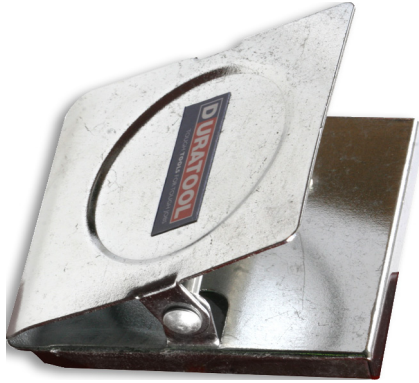

# Magnetic Clip

## Features

- Extremely useful for Home or Shop use
- These clips will mount to Toolboxes, Shelves or any Flat steel surface to help you organize Mail, Papers or more
- Iron clip contains a Ferrite Magnet

## Specification

Magnetic strength : 1.45lbs.  
Magnetic Type : Rectangular, Chrome plated  
Height & Width : 50mm × 45mm