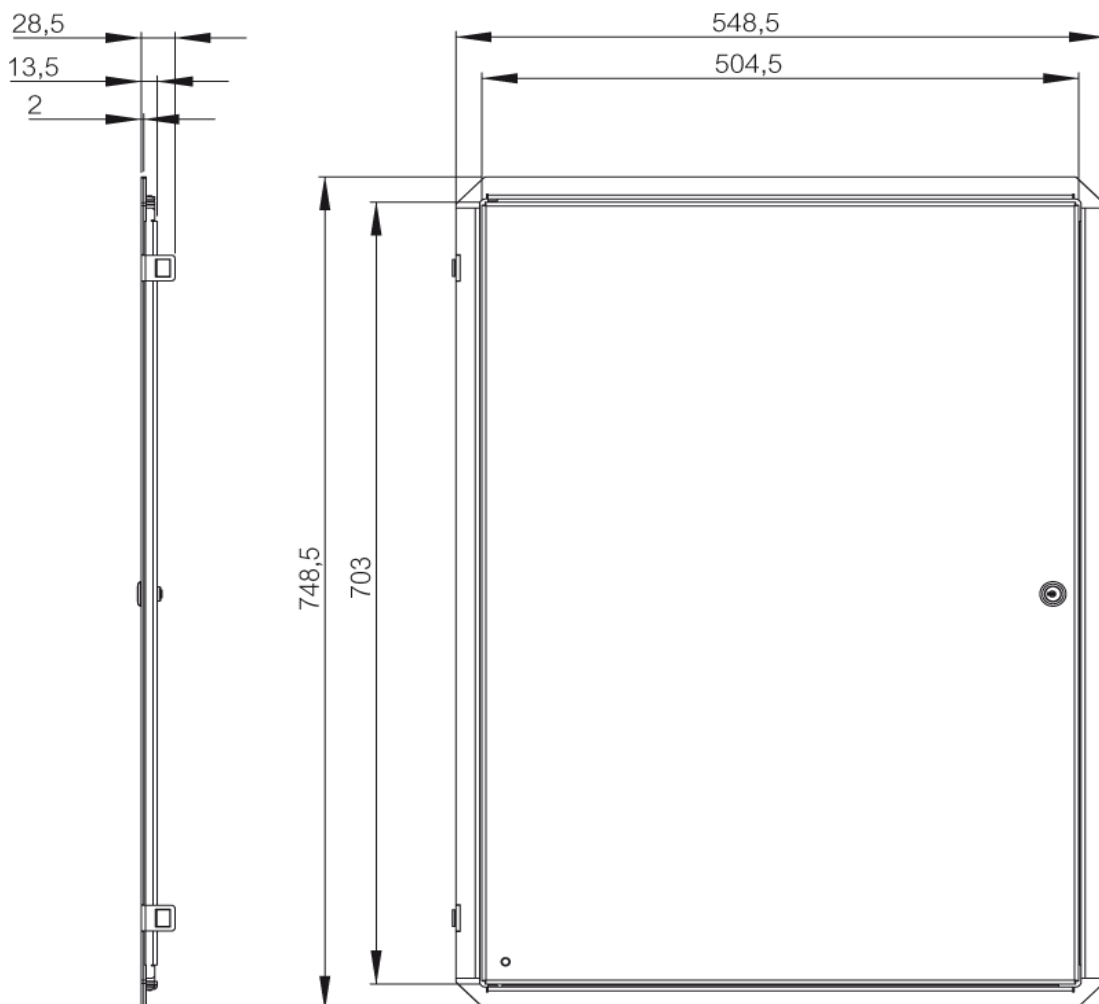

Product card: IDS ARCA 8060

Product nbr:	8120719
Description:	Inner door set
Remarks:	Galvanized steel, for size 800x600x300
Package:	1
Unit:	PCS
Product group:	
EAN:	6418074082442
SSTL number:	3423692
Electric No. Denmark:	8212094291
Electric No. Sweden:	2500176

Product is connected to following catalogs:

Fibox Enclosures : ARCA IEC : ARCA 8060

Fibox Enclosures : ARCA IEC : ARCA ACCESSORIES

Fibox Enclosures : : ARCA ACCESSORIES