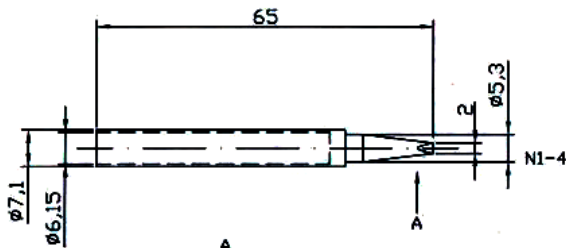

Soldering Tips

D02259

D02260

D02261

D02262

Dimensions : Millimetres

5mm : ± 0.1

5mm to 50mm : $+0.2/-0.1$

50mm : ± 0.3

Tip Construction

Part Number Table

Description	Part Number
Tip, Soldering Iron, Pointed, 0.5mm	D02259
Tip, Soldering Iron, Pointed, 1mm	D02260
Tip, Soldering Iron, Pointed, 2mm	D02261
Tip, Soldering Iron, Pointed, 3mm	D02262