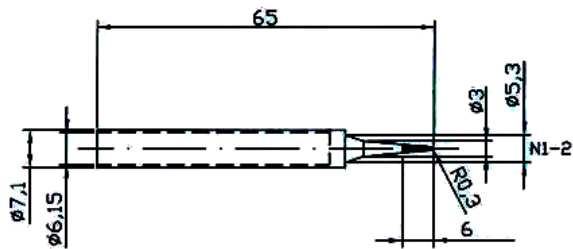

Soldering Tips

D02259

D02260

D02261

D02262

Dimensions : Millimetres

5mm : ± 0.1

5mm to 50mm : $+0.2/-0.1$

50mm : ± 0.3

Tip Construction

Part Number Table

Description	Part Number
Tip, Soldering Iron, Pointed, 0.5mm	D02259
Tip, Soldering Iron, Pointed, 1mm	D02260
Tip, Soldering Iron, Pointed, 2mm	D02261
Tip, Soldering Iron, Pointed, 3mm	D02262