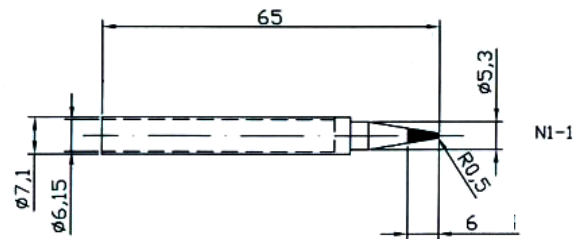

Soldering Tips

D02259

D02260

D02261

D02262

Dimensions : Millimetres

5mm : ± 0.1

5mm to 50mm : $+0.2/-0.1$

50mm : ± 0.3

Tip Construction

Part Number Table

Description	Part Number
Tip, Soldering Iron, Pointed, 0.5mm	D02259
Tip, Soldering Iron, Pointed, 1mm	D02260
Tip, Soldering Iron, Pointed, 2mm	D02261
Tip, Soldering Iron, Pointed, 3mm	D02262